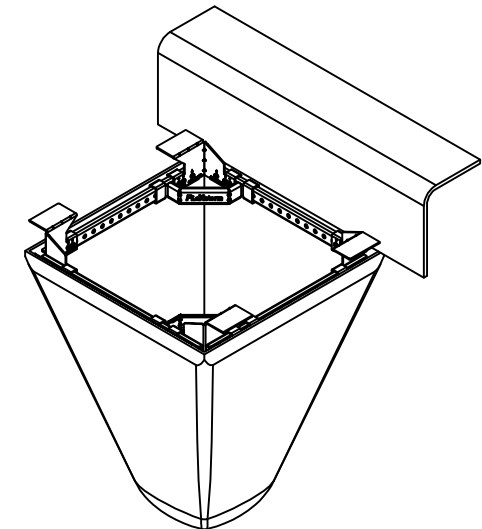

FLEXSTORM P/Ns 62SCBFX

SQCB INLET TYPE: RAISED CAST IRON FRAME AND GRATE WITH CURB HOOD

Catch-IT Frame with FX Bag		Field Inlet Dimensions		Flexstorm Framing Dims				Flexstorm Ratings (Flow at 50% max)		
ADS P/N	Flexstorm Item Code	Grate Size (A x C)	Clear Opening (B x D)	B1	D1	A1	C1	Bag Capacity (ft³)	FX/FX+ Flow Rate (CFS)	Bypass (CFS)
62SCBFX	C-SQCB-200-109-176-85-FX	20 x 10.875	17.6 x 8.5	17.0	7.5	19.0	7.5	0.8	1.0	2.4
62SCBFX	C-SQCB-200-109-185-90-FX	20 x 10.9	18.5 x 9.0	18.0	8.0	20.0	8.0	0.9	1.1	2.5

NOTES:

1. RATINGS SHOWN ARE FOR STANDARD 22" BAG DEPTH; "SHORT" 12" DEPTH BAGS ARE AVAILABLE WITH -S SUFFIX; RATINGS REDUCED BY ~50%.

2. THE FOLLOWING REQUIRES ADDITIONAL REVIEW

- GRATES WITH EXTENDED BOTTOMS
- ANY OBSTRUCTED INLET OPENINGS