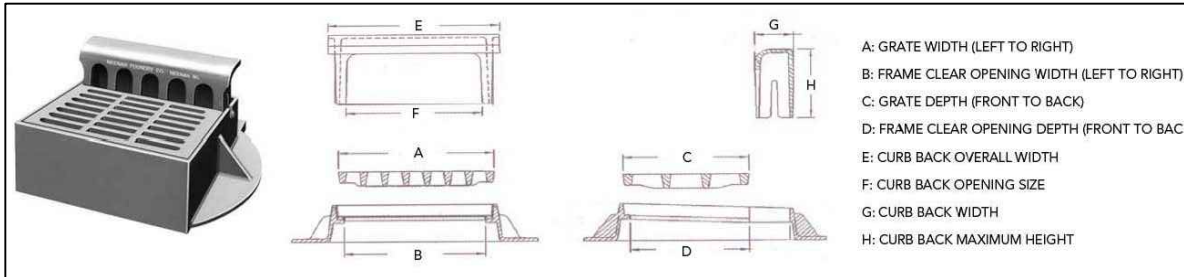

FLEXSTORM P/Ns 62MCBFX

SQCB INLET TYPE: RAISED CAST IRON FRAME AND GRATE WITH CURB HOOD

Catch-IT Frame with FX Bag		Field Inlet Dimensions		Flexstorm Framing Dims				Flexstorm Ratings (50%)		
ADS P/N	Flexstorm Item Code	Grate Size (A x C)	Clear Opening (B x D)	B1	D1	A1	C1	Bag Capacity (ft³)	FX/FX+ Flow Rate (CFS)	Bypass (CFS)
62MCBFX	C-SQCB-214-170-193-218-FX	21.375 x 17	19.25 x 21.75	19.0	21.0	21.0	21.0	1.3	1.7	1.9
62MCBFX	C-SQCB-225-225-205-205-FX	22.5 x 22.5	20.5 x 20.5	20.0	19.5	22.0	19.5	1.2	1.7	1.9
62MCBFX	C-SQCB-295-164-276-146-FX	29.5 x 16.37 (2pc)	27.56 x 14.6 (2pc)	27.0	13.5	29.0	13.5	1.2	1.7	2.0
62MCBFX	C-SQCB-222-172-204-230-FX	22.187 x 17.187	20.375 x 23	20.0	22.0	22.0	22.0	1.4	1.8	2.0
62MCBFX	C-SQCB-225-180-208-229-FX	22.5 x 18	20.75 x 22.87	20.5	22.0	22.5	22.0	1.4	1.8	2.0
62MCBFX	C-SQCB-239-239-220-220-FX	23.87 x 23.87	22 x 22	21.5	21.0	23.5	21.0	1.4	1.8	2.0
62MCBFX	C-SQCB-240-240-220-220-FX	24 x 24	22 x 22	21.5	21.0	23.5	21.0	1.4	1.8	2.0
62MCBFX	C-SQCB-265-225-245-198-FX	26.5 x 22.5	24.5 x 19.75	24.0	19.0	26.0	19.0	1.5	1.8	2.1
62MCBFX	C-SQCB-216-175-221-226-FX	21.6 x 17.5	22.125 x 22.62	21.5	21.5	23.5	21.5	1.5	1.8	2.1
62MCBFX	C-SQCB-243-236-230-220-FX	24.25 x 23.62	23 x 22	22.5	21.0	24.5	21.0	1.5	1.8	2.1
62MCBFX	C-SQCB-200-220-180-270-FX	20 x 22	18 x 27	17.5	26.0	19.5	26.0	1.4	1.8	2.1
62MCBFX	C-SQCB-243-236-230-220-FX	24.25 x 23.625	23 x 22	22.5	21.0	24.5	21.0	1.5	1.8	2.1
62MCBFX	C-SQCB-291-216-270-190-FX	29.125 x 21.62	27 x 19	26.5	18.0	28.5	18.0	1.5	1.9	2.1
62MCBFX	C-SQCB-240-184-220-240-FX	24 x 18.4	22 x 24	21.5	23.0	23.5	23.0	1.6	1.9	2.1
62MCBFX	C-SQCB-291-216-270-195-FX	29.125 x 21.62	27 x 19.5	26.5	18.5	28.5	18.5	1.6	1.9	2.2
62MCBFX	C-SQCB-348-156-330-140-FX	34.75 x 15.6	33 x 14	32.5	13.0	34.5	13.0	1.3	1.9	2.2
62MCBFX	C-SQCB-353-151-330-140-FX	35.25 x 15.125	33 x 14	32.5	13.0	34.5	13.0	1.3	1.9	2.2
62MCBFX	C-SQCB-353-178-331-140-FX	35.25 x 17.75	33.125 x 14	32.5	13.0	34.5	13.0	1.3	1.9	2.2
62MCBFX	C-SQCB-346-156-331-146-FX	34.625 x 15.625	33.0625 x 14.625	32.5	13.5	34.5	13.5	1.4	1.9	2.2
62MCBFX	C-SQCB-353-151-330-155-FX	35.25 x 15.125	33 x 15.5	32.5	14.5	34.5	14.5	1.5	2.0	2.3

NOTES:

1. RATINGS SHOWN ARE FOR STANDARD 22" BAG DEPTH; "SHORT" 12" DEPTH BAGS ARE AVAILABLE WITH -S SUFFIX; RATINGS REDUCED BY ~50%.

2. THE FOLLOWING REQUIRES ADDITIONAL REVIEW

- -GRATES WITH EXTENDED BOTTOMS
- -ANY OBSTRUCTED INLET OPENINGS

FLEXSTORM
INLET FILTERS

CATCH-IT

THIS PRINT RELEASED SUBJECT MATTER IN WHICH FLEXSTORM HAS PROPRIETARY RIGHTS. THE RECEIPT OR POSSESSION OF THIS PRINT DOES NOT CONFER, TRANSFER, OR LICENSE THE USE OF THE DESIGN OR TECHNICAL INFORMATION SHOWN HEREIN. REPRODUCTION OF THIS PRINT OR ANY INFORMATION CONTAINED HEREIN, OR MANUFACTURE OF ANY ARTICLE HEREFROM, FOR THE DISSEMINATION TO OTHERS IS PROHIBITED, EXCEPT BY WRITTEN PERMISSION FROM FLEXSTORM. ©2013 ADS, INC.

ALL PRODUCTS MANUFACTURED BY INLET & PIPE PROTECTION, INC. A DIVISION OF ADS, INC.
WWW.INLETFILTERS.COM
(866) 287-8655 PH
(630) 355-3477 FX
INFO@INLETFILTERS.COM

SIZE	FRAME TYPE	DWG NO	REV
C	SQCB1	C-62MCB-FX	A
SCALE			SHEET 2 OF 2