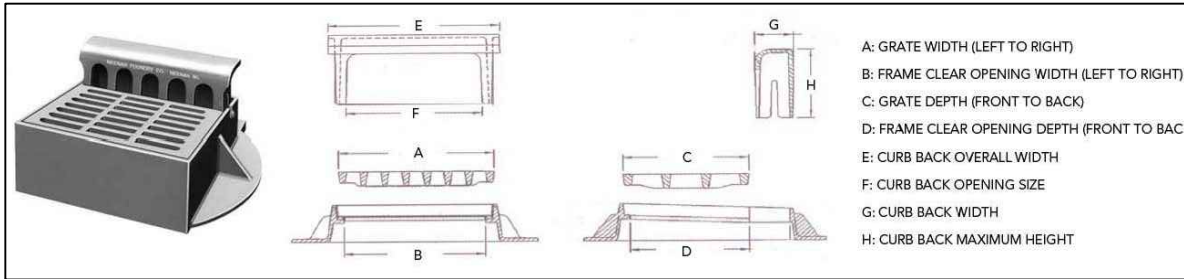

FLEXSTORM P/Ns 62MCBFX

SQCB INLET TYPE: RAISED CAST IRON FRAME AND GRATE WITH CURB HOOD

Catch-IT Frame with FX Bag		Field Inlet Dimensions		Flexstorm Framing Dims				Flexstorm Ratings (50%)		
ADS P/N	Flexstorm Item Code	Grate Size (A x C)	Clear Opening (B x D)	B1	D1	A1	C1	Bag Capacity (ft³)	FX/FX+ Flow Rate (CFS)	Bypass (CFS)
62MCBFX	C-SQCB-216-156-197-126-FX	21.62 x 15.62	19.68 x 12.62	19.0	11.5	21.0	11.5	0.7	1.3	1.5
62MCBFX	C-SQCB-200-170-180-145-FX	20 x 17	18 x 14.5	17.5	13.5	19.5	13.5	0.8	1.3	1.5
62MCBFX	C-SQCB-199-170-180-150-FX	19.87 x 17	18 x 15	17.5	14.0	19.5	14.0	0.8	1.3	1.5
62MCBFX	C-SQCB-200-170-180-150-FX	20 x 17	18 x 15	17.5	14.0	19.5	14.0	0.8	1.3	1.5
62MCBFX	C-SQCB-200-170-180-150-FX	20 x 17	18 x 15.0	17.5	14.0	19.5	14.0	0.8	1.3	1.5
62MCBFX	C-SQCB-216-156-197-135-FX	21.6 x 15.6	19.7 x 13.5	19.0	12.5	21.0	12.5	0.8	1.3	1.5
62MCBFX	C-SQCB-230-160-203-130-FX	23 x 16	20.25 x 13	20.0	12.0	22.0	12.0	0.8	1.4	1.5
62MCBFX	C-SQCB-200-170-180-155-FX	20 x 17	18 x 15.5	17.5	14.5	19.5	14.5	0.8	1.4	1.5
62MCBFX	C-SQCB-217-175-195-140-FX	21.7 x 17.5	19.5 x 14.0	19.0	13.0	21.0	13.0	0.8	1.4	1.5
62MCBFX	C-SQCB-230-160-205-135-FX	23 x 16	20.5 x 13.5	20.0	12.5	22.0	12.5	0.8	1.4	1.6
62MCBFX	C-SQCB-214-170-194-150-FX	21.4 x 17	19.4 x 15	19.0	14.0	21.0	14.0	0.8	1.4	1.6
62MCBFX	C-SQCB-213-170-195-155-FX	21.25 x 17	19.5 x 15.5	19.0	14.5	21.0	14.5	0.9	1.4	1.6
62MCBFX	C-SQCB-220-170-200-150-FX	22 x 17	20 x 15	19.5	14.0	21.5	14.0	0.9	1.4	1.6
62MCBFX	C-SQCB-223-186-203-150-FX	22.25 x 18.62	20.25 x 22.06	20.0	14.0	22.0	14.0	0.9	1.4	1.6
62MCBFX	C-SQCB-214-170-194-160-FX	21.4 x 17	19.4 x 16.0	19.0	15.0	21.0	15.0	0.9	1.4	1.6
62MCBFX	C-SQCB-220-169-200-155-FX	22.0 x 16.9	20.0 x 15.5	19.5	14.5	21.5	14.5	0.9	1.4	1.6
62MCBFX	C-SQCB-223-186-203-155-FX	22.25 x 18.6	20.25 x 15.5	20.0	14.5	22.0	14.5	0.9	1.5	1.7
62MCBFX	C-SQCB-224-180-204-160-FX	22.375 x 18	20.375 x 16	20.0	15.0	22.0	15.0	1.0	1.5	1.7
62MCBFX	C-SQCB-230-160-215-150-FX	23 x 16	21.5 x 15	21.0	14.0	23.0	14.0	0.9	1.5	1.7
62MCBFX	C-SQCB-273-133-253-113-FX	27.25 x 10	25.25 x 11.25	25.0	10.5	27.0	10.5	0.8	1.5	1.7
62MCBFX	C-SQCB-288-114-270-100-FX	28.75 x 11.375	27 x 10	26.5	9.0	28.5	9.0	0.8	1.5	1.7
62MCBFX	C-SQCB-218-200-198-180-FX	21.75 x 20	19.75 x 18	19.5	17.0	21.5	17.0	1.1	1.5	1.8
62MCBFX	C-SQCB-229-179-238-160-FX	22.87 x 17.87	23.75 x 16	23.5	15.0	25.5	15.0	1.1	1.6	1.9
62MCBFX	C-SQCB-223-186-201-200-FX	22.25 x 18.62	20.125 x 20	19.5	19.0	21.5	19.0	1.2	1.6	1.9

NOTES:

1. RATINGS SHOWN ARE FOR STANDARD 22" BAG DEPTH; "SHORT" 12" DEPTH BAGS ARE AVAILABLE WITH -S SUFFIX; RATINGS REDUCED BY ~50%.

2. THE FOLLOWING REQUIRES ADDITIONAL REVIEW

- -GRATES WITH EXTENDED BOTTOMS
- -ANY OBSTRUCTED INLET OPENINGS