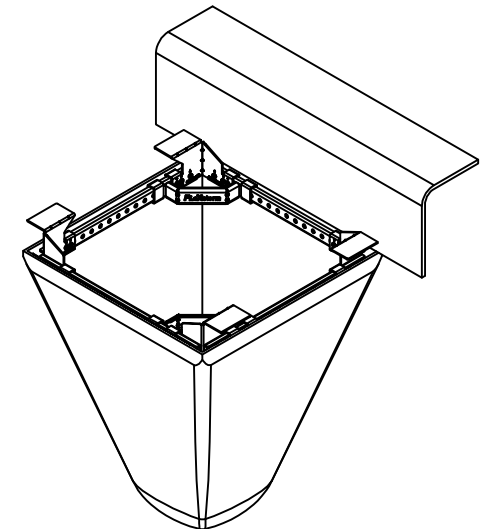

FLEXSTORM P/Ns 62LCBFX

SQCB INLET TYPE: RAISED CAST IRON FRAME AND GRATE WITH CURB HOOD

Catch-IT Frame with FX Bag		Field Inlet Dimensions		Flexstorm Framing Dims				Flexstorm Ratings (Flow at 50% max)		
ADS P/N	Flexstorm Item Code	Grate Size (A x C)	Clear Opening (B x D)	B1	D1	A1	C1	Bag Capacity (ft³)	FX/FX+ Flow Rate (CFS)	Bypass (CFS)
62LCBFX	C-SQCB-298-218-274-195-FX	29.75 x 21.75	27.375 x 19.5	27.0	18.5	29.0	18.5	3.2	1.9	4.4
62LCBFX	C-SQCB-353-178-330-150-FX	35.25 x 17.75	33 x 15	32.5	14.0	34.5	14.0	2.9	2.0	4.5
62LCBFX	C-SQCB-355-175-335-150-FX	35.5 X 17.5	33.5 X 15	33.0	14.0	35.0	14.0	2.9	2.0	4.5
62LCBFX	C-SQCB-318-214-296-190-FX	31.75 x 21.4	29.6 x 19	29.0	18.0	31.0	18.0	3.3	2.0	4.5
62LCBFX	C-SQCB-355-175-330-160-FX	35.5 x 17.5	33 x 16	32.5	15.0	34.5	15.0	3.1	2.0	4.6
62LCBFX	C-SQCB-355-178-335-160-FX	35.5 x 17.75	33.5 X 16	33.0	15.0	35.0	15.0	3.2	2.0	4.6
62LCBFX	C-SQCB-315-214-300-196-FX	31.5 X 21.4	30 X 19.6	29.5	18.5	31.5	18.5	3.5	2.0	4.6
62LCBFX	C-SQCB-338-218-314-194-FX	33.75 x 21.75	31.375 x 19.375	31.0	18.5	33.0	18.5	3.7	2.1	4.8
62LCBFX	C-SQCB-381-180-355-155-FX	38.1 x 18	35.5 x 15.5	35.0	14.5	37.0	14.5	3.2	2.1	4.8
62LCBFX	C-SQCB-278-245-280-230-FX	27.75 X 24.5	28 X 23	27.5	22.0	29.5	22.0	3.9	2.1	4.8
62LCBFX	C-SQCB-340-213-321-194-FX	34 x 21.25	32.125 x 19.375	31.5	18.5	33.5	18.5	3.7	2.1	4.8
62LCBFX	C-SQCB-380-169-364-151-FX	38 x 16.87	36.375 x 15.125	36.0	14.0	38.0	14.0	3.2	2.1	4.8
62LCBFX	C-SQCB-340-213-323-195-FX	34 x 21.25	32.25 x 19.5	32.0	18.5	34.0	18.5	3.8	2.1	4.9
62LCBFX	C-SQCB-358-238-334-210-FX	35.8 x 23.8	33.4 x 21	33.0	20.0	35.0	20.0	4.2	2.2	5.1
62LCBFX	C-SQCB-363-218-340-205-FX	36.25 x 21.75	34 x 20.5	33.5	19.5	35.5	19.5	4.2	2.2	5.1
62LCBFX	C-SQCB-358-239-335-218-FX	35.75 X 23.87	33.5 X 21.75	33.0	21.0	35.0	21.0	4.4	2.3	5.2
62LCBFX	C-SQCB-393-229-379-210-FX	39.25(x2) x 22.87	37.87 (x2) x 21	37.5	20.0	39.5	20.0	4.8	2.4	5.5
62LCBFX	C-SQCB-395-229-379-210-FX	39.5 x 22.87	37.87 x 21	37.5	20.0	39.5	20.0	4.8	2.4	5.5
62LCBFX	C-SQCB-375-245-378-230-FX	37.5 x 24.5	37.75 x 23	37.5	22.0	39.5	22.0	5.3	2.5	5.7
62LCBFX	C-SQCB-475-245-378-230-FX	47.5 X 24.5	37.75 X 23	37.5	22.0	39.5	22.0	5.3	2.5	5.7
62LCBFX	C-SQCB-358-238-355-273-FX	35.75 x 23.75	35.5 x 27.25	35.0	26.5	37.0	26.5	5.9	2.6	5.9
62LCBFX	C-SQCB-480-240-440-200-FX	48 x 24	44 x 20	43.5	19.0	45.5	19.0	5.3	2.6	6.0
62LCBFX	C-SQCB-365-244-350-291-FX	36.5 x 24.375	35 x 29.0625	34.5	28.0	36.5	28.0	6.1	2.6	6.0

NOTES:

1. RATINGS SHOWN ARE FOR STANDARD 22" BAG DEPTH; "SHORT" 12" DEPTH BAGS ARE AVAILABLE WITH -S SUFFIX; RATINGS REDUCED BY ~50%.

2. THE FOLLOWING REQUIRES ADDITIONAL REVIEW

- -GRATES WITH EXTENDED BOTTOMS
- -ANY OBSTRUCTED INLET OPENINGS