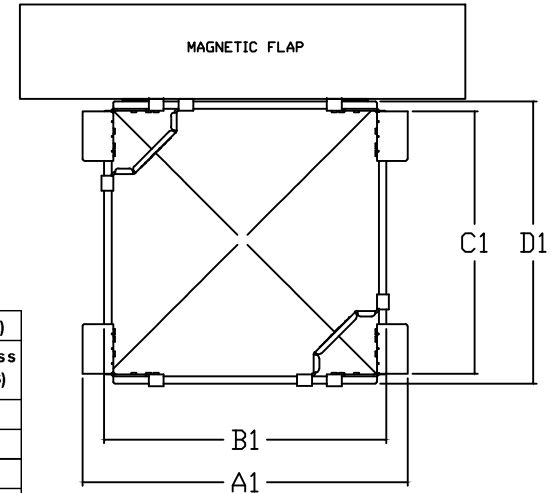

FLEXSTORM P/Ns 62LCBFX

SQCB INLET TYPE: RAISED CAST IRON FRAME AND GRATE WITH CURB HOOD

Catch-IT Frame with FX Bag		Field Inlet Dimensions		Flexstorm Framing Dims				Flexstorm Ratings (Flow at 50% max)		
ADS P/N	Flexstorm Item Code	Grate Size (A x C)	Clear Opening (B x D)	B1	D1	A1	C1	Bag Capacity (ft³)	FX/FX+ Flow Rate (CFS)	Bypass (CFS)
62LCBFX	C-SQCB-298-218-274-195-FX	29.75 x 21.75	27.375 x 19.5	27.0	18.5	29.0	18.5	3.2	1.9	4.4
62LCBFX	C-SQCB-353-178-330-150-FX	35.25 x 17.75	33 x 15	32.5	14.0	34.5	14.0	2.9	2.0	4.5
62LCBFX	C-SQCB-355-175-335-150-FX	35.5 X 17.5	33.5 X 15	33.0	14.0	35.0	14.0	2.9	2.0	4.5
62LCBFX	C-SQCB-318-214-296-190-FX	31.75 x 21.4	29.6 x 19	29.0	18.0	31.0	18.0	3.3	2.0	4.5
62LCBFX	C-SQCB-355-175-330-160-FX	35.5 x 17.5	33 x 16	32.5	15.0	34.5	15.0	3.1	2.0	4.6
62LCBFX	C-SQCB-355-178-335-160-FX	35.5 x 17.75	33.5 X 16	33.0	15.0	35.0	15.0	3.2	2.0	4.6
62LCBFX	C-SQCB-315-214-300-196-FX	31.5 X 21.4	30 X 19.6	29.5	18.5	31.5	18.5	3.5	2.0	4.6
62LCBFX	C-SQCB-338-218-314-194-FX	33.75 x 21.75	31.375 x 19.375	31.0	18.5	33.0	18.5	3.7	2.1	4.8
62LCBFX	C-SQCB-381-180-355-155-FX	38.1 x 18	35.5 x 15.5	35.0	14.5	37.0	14.5	3.2	2.1	4.8
62LCBFX	C-SQCB-278-245-280-230-FX	27.75 X 24.5	28 X 23	27.5	22.0	29.5	22.0	3.9	2.1	4.8
62LCBFX	C-SQCB-340-213-321-194-FX	34 x 21.25	32.125 x 19.375	31.5	18.5	33.5	18.5	3.7	2.1	4.8
62LCBFX	C-SQCB-380-169-364-151-FX	38 x 16.87	36.375 x 15.125	36.0	14.0	38.0	14.0	3.2	2.1	4.8
62LCBFX	C-SQCB-340-213-323-195-FX	34 x 21.25	32.25 x 19.5	32.0	18.5	34.0	18.5	3.8	2.1	4.9
62LCBFX	C-SQCB-358-238-334-210-FX	35.8 x 23.8	33.4 x 21	33.0	20.0	35.0	20.0	4.2	2.2	5.1
62LCBFX	C-SQCB-363-218-340-205-FX	36.25 x 21.75	34 x 20.5	33.5	19.5	35.5	19.5	4.2	2.2	5.1
62LCBFX	C-SQCB-358-239-335-218-FX	35.75 X 23.87	33.5 X 21.75	33.0	21.0	35.0	21.0	4.4	2.3	5.2
62LCBFX	C-SQCB-393-229-379-210-FX	39.25(x2) x 22.87	37.87 (x2) x 21	37.5	20.0	39.5	20.0	4.8	2.4	5.5
62LCBFX	C-SQCB-395-229-379-210-FX	39.5 x 22.87	37.87 x 21	37.5	20.0	39.5	20.0	4.8	2.4	5.5
62LCBFX	C-SQCB-375-245-378-230-FX	37.5 x 24.5	37.75 x 23	37.5	22.0	39.5	22.0	5.3	2.5	5.7
62LCBFX	C-SQCB-475-245-378-230-FX	47.5 X 24.5	37.75 X 23	37.5	22.0	39.5	22.0	5.3	2.5	5.7
62LCBFX	C-SQCB-358-238-355-273-FX	35.75 x 23.75	35.5 x 27.25	35.0	26.5	37.0	26.5	5.9	2.6	5.9
62LCBFX	C-SQCB-480-240-440-200-FX	48 x 24	44 x 20	43.5	19.0	45.5	19.0	5.3	2.6	6.0
62LCBFX	C-SQCB-365-244-350-291-FX	36.5 x 24.375	35 x 29.0625	34.5	28.0	36.5	28.0	6.1	2.6	6.0

NOTES:

1. RATINGS SHOWN ARE FOR STANDARD 22" BAG DEPTH; "SHORT" 12" DEPTH BAGS ARE AVAILABLE WITH -S SUFFIX; RATINGS REDUCED BY ~50%.

2. THE FOLLOWING REQUIRES ADDITIONAL REVIEW

- -GRATES WITH EXTENDED BOTTOMS
- -ANY OBSTRUCTED INLET OPENINGS