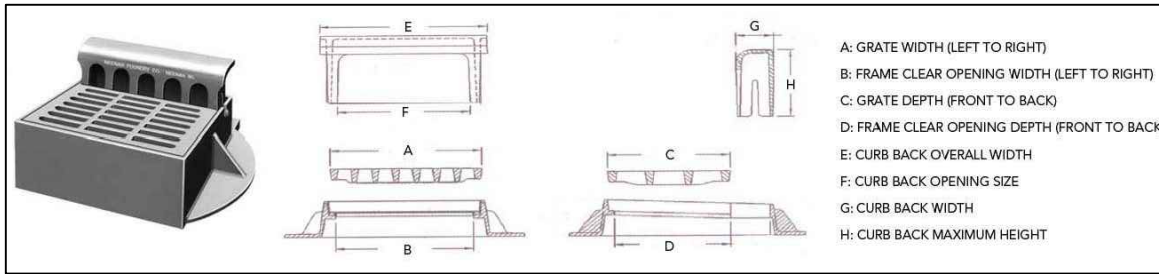

FLEXSTORM P/Ns 62SCBFX

SQCB INLET TYPE: RAISED CAST IRON FRAME AND GRATE WITH CURB HOOD

Catch-IT Frame with FX Bag		Field Inlet Dimensions		Flexstorm Framing Dims				Flexstorm Ratings (Flow at 50% max)		
ADS P/N	Flexstorm Item Code	Grate Size (A x C)	Clear Opening (B x D)	B1	D1	A1	C1	Bag Capacity (ft³)	FX/FX+ Flow Rate (CFS)	Bypass (CFS)
62SCBFX	C-SQCB-200-109-176-85-FX	20 x 10.875	17.6 x 8.5	17.0	7.5	19.0	7.5	0.8	1.0	2.4
62SCBFX	C-SQCB-200-109-185-90-FX	20 x 10.9	18.5 x 9.0	18.0	8.0	20.0	8.0	0.9	1.1	2.5

NOTES:

1. RATINGS SHOWN ARE FOR STANDARD 22" BAG DEPTH; "SHORT" 12" DEPTH BAGS ARE AVAILABLE WITH -S SUFFIX; RATINGS REDUCED BY ~50%.

2. THE FOLLOWING REQUIRES ADDITIONAL REVIEW

- GRATES WITH EXTENDED BOTTOMS
- ANY OBSTRUCTED INLET OPENINGS