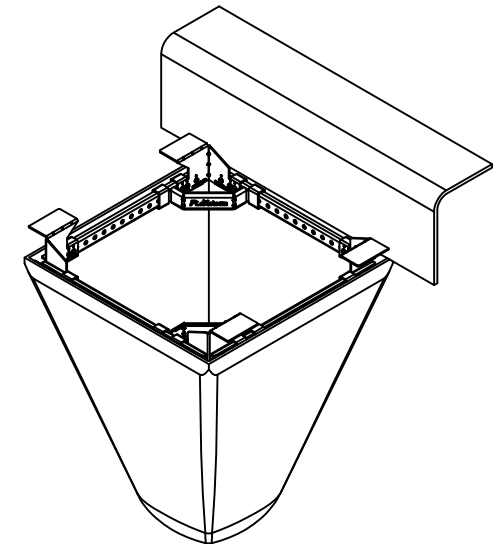

FLEXSTORM P/Ns 62MCBFX

SQCB INLET TYPE: RAISED CAST IRON FRAME AND GRATE WITH CURB HOOD

Catch-IT Frame with FX Bag		Field Inlet Dimensions		Flexstorm Framing Dims				Flexstorm Ratings (50%)		
ADS P/N	Flexstorm Item Code	Grate Size (A x C)	Clear Opening (B x D)	B1	D1	A1	C1	Bag Capacity (ft³)	FX/FX+ Flow Rate (CFS)	Bypass (CFS)
62MCBFX	C-SQCB-216-156-197-126-FX	21.62 x 15.62	19.68 x 12.62	19.0	11.5	21.0	11.5	0.7	1.3	1.5
62MCBFX	C-SQCB-200-170-180-145-FX	20 x 17	18 x 14.5	17.5	13.5	19.5	13.5	0.8	1.3	1.5
62MCBFX	C-SQCB-199-170-180-150-FX	19.87 x 17	18 x 15	17.5	14.0	19.5	14.0	0.8	1.3	1.5
62MCBFX	C-SQCB-200-170-180-150-FX	20 x 17	18 x 15	17.5	14.0	19.5	14.0	0.8	1.3	1.5
62MCBFX	C-SQCB-200-170-180-150-FX	20 x 17	18 x 15.0	17.5	14.0	19.5	14.0	0.8	1.3	1.5
62MCBFX	C-SQCB-216-156-197-135-FX	21.6 x 15.6	19.7 x 13.5	19.0	12.5	21.0	12.5	0.8	1.3	1.5
62MCBFX	C-SQCB-230-160-203-130-FX	23 x 16	20.25 x 13	20.0	12.0	22.0	12.0	0.8	1.4	1.5
62MCBFX	C-SQCB-200-170-180-155-FX	20 x 17	18 x 15.5	17.5	14.5	19.5	14.5	0.8	1.4	1.5
62MCBFX	C-SQCB-217-175-195-140-FX	21.7 x 17.5	19.5 x 14.0	19.0	13.0	21.0	13.0	0.8	1.4	1.5
62MCBFX	C-SQCB-230-160-205-135-FX	23 x 16	20.5 x 13.5	20.0	12.5	22.0	12.5	0.8	1.4	1.6
62MCBFX	C-SQCB-214-170-194-150-FX	21.4 x 17	19.4 x 15	19.0	14.0	21.0	14.0	0.8	1.4	1.6
62MCBFX	C-SQCB-213-170-195-155-FX	21.25 x 17	19.5 x 15.5	19.0	14.5	21.0	14.5	0.9	1.4	1.6
62MCBFX	C-SQCB-220-170-200-150-FX	22 x 17	20 x 15	19.5	14.0	21.5	14.0	0.9	1.4	1.6
62MCBFX	C-SQCB-223-186-203-150-FX	22.25 x 18.62	20.25 x 22.06	20.0	14.0	22.0	14.0	0.9	1.4	1.6
62MCBFX	C-SQCB-214-170-194-160-FX	21.4 x 17	19.4 x 16.0	19.0	15.0	21.0	15.0	0.9	1.4	1.6
62MCBFX	C-SQCB-220-169-200-155-FX	22.0 x 16.9	20.0 x 15.5	19.5	14.5	21.5	14.5	0.9	1.4	1.6
62MCBFX	C-SQCB-223-186-203-155-FX	22.25 x 18.6	20.25 x 15.5	20.0	14.5	22.0	14.5	0.9	1.5	1.7
62MCBFX	C-SQCB-224-180-204-160-FX	22.375 x 18	20.375 x 16	20.0	15.0	22.0	15.0	1.0	1.5	1.7
62MCBFX	C-SQCB-230-160-215-150-FX	23 x 16	21.5 x 15	21.0	14.0	23.0	14.0	0.9	1.5	1.7
62MCBFX	C-SQCB-273-133-253-113-FX	27.25 x 10	25.25 x 11.25	25.0	10.5	27.0	10.5	0.8	1.5	1.7
62MCBFX	C-SQCB-288-114-270-100-FX	28.75 x 11.375	27 x 10	26.5	9.0	28.5	9.0	0.8	1.5	1.7
62MCBFX	C-SQCB-218-200-198-180-FX	21.75 x 20	19.75 x 18	19.5	17.0	21.5	17.0	1.1	1.5	1.8
62MCBFX	C-SQCB-229-179-238-160-FX	22.87 x 17.87	23.75 x 16	23.5	15.0	25.5	15.0	1.1	1.6	1.9
62MCBFX	C-SQCB-223-186-201-200-FX	22.25 x 18.62	20.125 x 20	19.5	19.0	21.5	19.0	1.2	1.6	1.9

NOTES:

1. RATINGS SHOWN ARE FOR STANDARD 22" BAG DEPTH; "SHORT" 12" DEPTH BAGS ARE AVAILABLE WITH -S SUFFIX; RATINGS REDUCED BY ~50%.

2. THE FOLLOWING REQUIRES ADDITIONAL REVIEW

- -GRATES WITH EXTENDED BOTTOMS
- -ANY OBSTRUCTED INLET OPENINGS