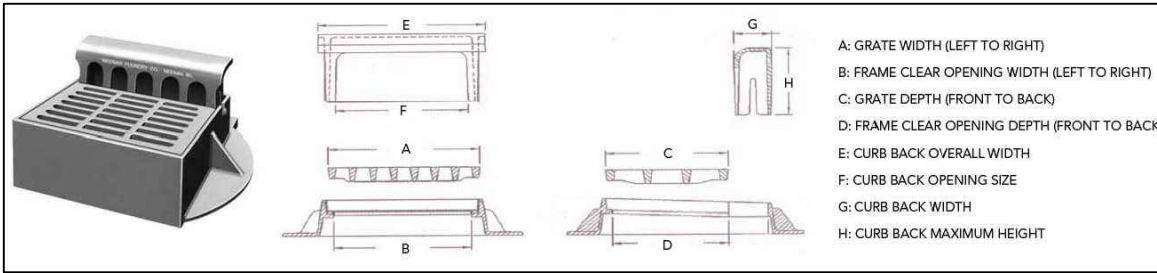

FLEXSTORM P/Ns 62LCBFX

SQCB INLET TYPE: RAISED CAST IRON FRAME AND GRATE WITH CURB HOOD

Catch-IT Frame with FX Bag		Field Inlet Dimensions		Flexstorm Framing Dims				Flexstorm Ratings (Flow at 50% max)		
ADS P/N	Flexstorm Item Code	Grate Size (A x C)	Clear Opening (B x D)	B1	D1	A1	C1	Bag Capacity (ft³)	FX/FX+ Flow Rate (CFS)	Bypass (CFS)
62LCBFX	C-SQCB-298-218-274-195-FX	29.75 x 21.75	27.375 x 19.5	27.0	18.5	29.0	18.5	3.2	1.9	4.4
62LCBFX	C-SQCB-353-178-330-150-FX	35.25 x 17.75	33 x 15	32.5	14.0	34.5	14.0	2.9	2.0	4.5
62LCBFX	C-SQCB-355-175-335-150-FX	35.5 X 17.5	33.5 X 15	33.0	14.0	35.0	14.0	2.9	2.0	4.5
62LCBFX	C-SQCB-318-214-296-190-FX	31.75 x 21.4	29.6 x 19	29.0	18.0	31.0	18.0	3.3	2.0	4.5
62LCBFX	C-SQCB-355-175-330-160-FX	35.5 x 17.5	33 x 16	32.5	15.0	34.5	15.0	3.1	2.0	4.6
62LCBFX	C-SQCB-355-178-335-160-FX	35.5 x 17.75	33.5 X 16	33.0	15.0	35.0	15.0	3.2	2.0	4.6
62LCBFX	C-SQCB-315-214-300-196-FX	31.5 X 21.4	30 X 19.6	29.5	18.5	31.5	18.5	3.5	2.0	4.6
62LCBFX	C-SQCB-338-218-314-194-FX	33.75 x 21.75	31.375 x 19.375	31.0	18.5	33.0	18.5	3.7	2.1	4.8
62LCBFX	C-SQCB-381-180-355-155-FX	38.1 x 18	35.5 x 15.5	35.0	14.5	37.0	14.5	3.2	2.1	4.8
62LCBFX	C-SQCB-278-245-280-230-FX	27.75 X 24.5	28 X 23	27.5	22.0	29.5	22.0	3.9	2.1	4.8
62LCBFX	C-SQCB-340-213-321-194-FX	34 x 21.25	32.125 x 19.375	31.5	18.5	33.5	18.5	3.7	2.1	4.8
62LCBFX	C-SQCB-380-169-364-151-FX	38 x 16.87	36.375 x 15.125	36.0	14.0	38.0	14.0	3.2	2.1	4.8
62LCBFX	C-SQCB-340-213-323-195-FX	34 x 21.25	32.25 x 19.5	32.0	18.5	34.0	18.5	3.8	2.1	4.9
62LCBFX	C-SQCB-358-238-334-210-FX	35.8 x 23.8	33.4 x 21	33.0	20.0	35.0	20.0	4.2	2.2	5.1
62LCBFX	C-SQCB-363-218-340-205-FX	36.25 x 21.75	34 x 20.5	33.5	19.5	35.5	19.5	4.2	2.2	5.1
62LCBFX	C-SQCB-358-239-335-218-FX	35.75 X 23.87	33.5 X 21.75	33.0	21.0	35.0	21.0	4.4	2.3	5.2
62LCBFX	C-SQCB-393-229-379-210-FX	39.25(x2) x 22.87	37.87 (x2) x 21	37.5	20.0	39.5	20.0	4.8	2.4	5.5
62LCBFX	C-SQCB-395-229-379-210-FX	39.5 x 22.87	37.87 x 21	37.5	20.0	39.5	20.0	4.8	2.4	5.5
62LCBFX	C-SQCB-375-245-378-230-FX	37.5 x 24.5	37.75 x 23	37.5	22.0	39.5	22.0	5.3	2.5	5.7
62LCBFX	C-SQCB-475-245-378-230-FX	47.5 X 24.5	37.75 X 23	37.5	22.0	39.5	22.0	5.3	2.5	5.7
62LCBFX	C-SQCB-358-238-355-273-FX	35.75 x 23.75	35.5 x 27.25	35.0	26.5	37.0	26.5	5.9	2.6	5.9
62LCBFX	C-SQCB-480-240-440-200-FX	48 x 24	44 x 20	43.5	19.0	45.5	19.0	5.3	2.6	6.0
62LCBFX	C-SQCB-365-244-350-291-FX	36.5 x 24.375	35 x 29.0625	34.5	28.0	36.5	28.0	6.1	2.6	6.0

NOTES:

1. RATINGS SHOWN ARE FOR STANDARD 22" BAG DEPTH; "SHORT" 12" DEPTH BAGS ARE AVAILABLE WITH -S SUFFIX; RATINGS REDUCED BY ~50%.

2. THE FOLLOWING REQUIRES ADDITIONAL REVIEW

- -GRATES WITH EXTENDED BOTTOMS
- -ANY OBSTRUCTED INLET OPENINGS