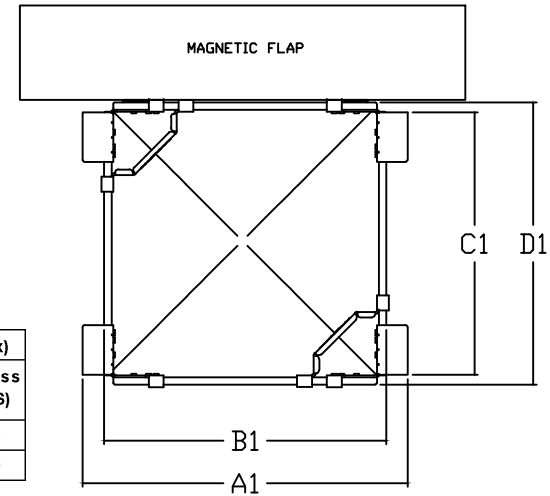

FLEXSTORM P/Ns 62SCBFX

SQCB INLET TYPE: RAISED CAST IRON FRAME AND GRATE WITH CURB HOOD

Catch-IT Frame with FX Bag		Field Inlet Dimensions		Flexstorm Framing Dims				Flexstorm Ratings (Flow at 50% max)		
ADS P/N	Flexstorm Item Code	Grate Size (A x C)	Clear Opening (B x D)	B1	D1	A1	C1	Bag Capacity (ft³)	FX/FX+ Flow Rate (CFS)	Bypass (CFS)
62SCBFX	C-SQCB-200-109-176-85-FX	20 x 10.875	17.6 x 8.5	17.0	7.5	19.0	7.5	0.8	1.0	2.4
62SCBFX	C-SQCB-200-109-185-90-FX	20 x 10.9	18.5 x 9.0	18.0	8.0	20.0	8.0	0.9	1.1	2.5

NOTES:

1. RATINGS SHOWN ARE FOR STANDARD 22" BAG DEPTH; "SHORT" 12" DEPTH BAGS ARE AVAILABLE WITH -S SUFFIX; RATINGS REDUCED BY ~50%.

2. THE FOLLOWING REQUIRES ADDITIONAL REVIEW

- GRATES WITH EXTENDED BOTTOMS
- ANY OBSTRUCTED INLET OPENINGS