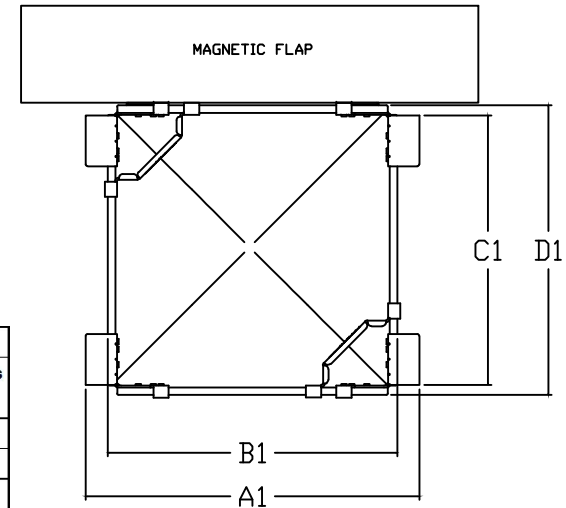

FLEXSTORM P/Ns 62MCBFX

SQCB INLET TYPE: RAISED CAST IRON FRAME AND GRATE WITH CURB HOOD

Catch-IT Frame with FX Bag		Field Inlet Dimensions		Flexstorm Framing Dims				Flexstorm Ratings (50%)		
ADS P/N	Flexstorm Item Code	Grate Size (A x C)	Clear Opening (B x D)	B1	D1	A1	C1	Bag Capacity (ft³)	FX/FX+ Flow Rate (CFS)	Bypass (CFS)
62MCBFX	C-SQCB-216-156-197-126-FX	21.62 x 15.62	19.68 x 12.62	19.0	11.5	21.0	11.5	0.7	1.3	1.5
62MCBFX	C-SQCB-200-170-180-145-FX	20 x 17	18 x 14.5	17.5	13.5	19.5	13.5	0.8	1.3	1.5
62MCBFX	C-SQCB-199-170-180-150-FX	19.87 x 17	18 x 15	17.5	14.0	19.5	14.0	0.8	1.3	1.5
62MCBFX	C-SQCB-200-170-180-150-FX	20 x 17	18 x 15	17.5	14.0	19.5	14.0	0.8	1.3	1.5
62MCBFX	C-SQCB-200-170-180-150-FX	20 x 17	18 x 15.0	17.5	14.0	19.5	14.0	0.8	1.3	1.5
62MCBFX	C-SQCB-216-156-197-135-FX	21.6 x 15.6	19.7 x 13.5	19.0	12.5	21.0	12.5	0.8	1.3	1.5
62MCBFX	C-SQCB-230-160-203-130-FX	23 x 16	20.25 x 13	20.0	12.0	22.0	12.0	0.8	1.4	1.5
62MCBFX	C-SQCB-200-170-180-155-FX	20 x 17	18 x 15.5	17.5	14.5	19.5	14.5	0.8	1.4	1.5
62MCBFX	C-SQCB-217-175-195-140-FX	21.7 x 17.5	19.5 x 14.0	19.0	13.0	21.0	13.0	0.8	1.4	1.5
62MCBFX	C-SQCB-230-160-205-135-FX	23 x 16	20.5 x 13.5	20.0	12.5	22.0	12.5	0.8	1.4	1.6
62MCBFX	C-SQCB-214-170-194-150-FX	21.4 x 17	19.4 x 15	19.0	14.0	21.0	14.0	0.8	1.4	1.6
62MCBFX	C-SQCB-213-170-195-155-FX	21.25 x 17	19.5 x 15.5	19.0	14.5	21.0	14.5	0.9	1.4	1.6
62MCBFX	C-SQCB-220-170-200-150-FX	22 x 17	20 x 15	19.5	14.0	21.5	14.0	0.9	1.4	1.6
62MCBFX	C-SQCB-223-186-203-150-FX	22.25 x 18.62	20.25 x 22.06	20.0	14.0	22.0	14.0	0.9	1.4	1.6
62MCBFX	C-SQCB-214-170-194-160-FX	21.4 x 17	19.4 x 16.0	19.0	15.0	21.0	15.0	0.9	1.4	1.6
62MCBFX	C-SQCB-220-169-200-155-FX	22.0 x 16.9	20.0 x 15.5	19.5	14.5	21.5	14.5	0.9	1.4	1.6
62MCBFX	C-SQCB-223-186-203-155-FX	22.25 x 18.6	20.25 x 15.5	20.0	14.5	22.0	14.5	0.9	1.5	1.7
62MCBFX	C-SQCB-224-180-204-160-FX	22.375 x 18	20.375 x 16	20.0	15.0	22.0	15.0	1.0	1.5	1.7
62MCBFX	C-SQCB-230-160-215-150-FX	23 x 16	21.5 x 15	21.0	14.0	23.0	14.0	0.9	1.5	1.7
62MCBFX	C-SQCB-273-133-253-113-FX	27.25 x 10	25.25 x 11.25	25.0	10.5	27.0	10.5	0.8	1.5	1.7
62MCBFX	C-SQCB-288-114-270-100-FX	28.75 x 11.375	27 x 10	26.5	9.0	28.5	9.0	0.8	1.5	1.7
62MCBFX	C-SQCB-218-200-198-180-FX	21.75 x 20	19.75 x 18	19.5	17.0	21.5	17.0	1.1	1.5	1.8
62MCBFX	C-SQCB-229-179-238-160-FX	22.87 x 17.87	23.75 x 16	23.5	15.0	25.5	15.0	1.1	1.6	1.9
62MCBFX	C-SQCB-223-186-201-200-FX	22.25 x 18.62	20.125 x 20	19.5	19.0	21.5	19.0	1.2	1.6	1.9

NOTES:

1. RATINGS SHOWN ARE FOR STANDARD 22" BAG DEPTH; "SHORT" 12" DEPTH BAGS ARE AVAILABLE WITH -S SUFFIX; RATINGS REDUCED BY ~50%.

2. THE FOLLOWING REQUIRES ADDITIONAL REVIEW

- -GRATES WITH EXTENDED BOTTOMS
- -ANY OBSTRUCTED INLET OPENINGS