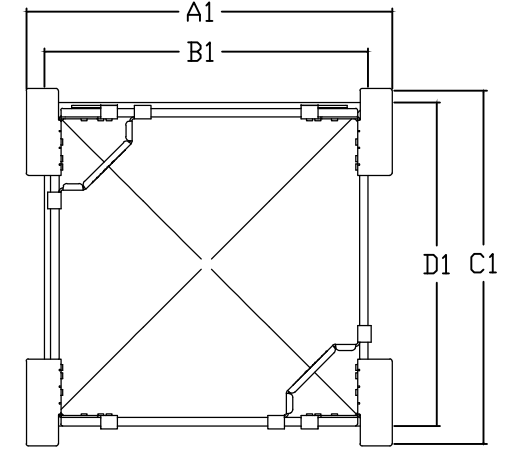

SIZE	FRAME TYPE	DWG NO	REV
C	SQ1	SQ-62LSQ-PC	A
SCALE	SHEET 1 OF 1		

FLEXSTORM P/Ns 62XLSQFX

SQ INLET TYPE: RAISED CAST IRON FRAME AND FLAT RECTANGULAR/SQUARE GRATE

A: GRATE WIDTH (LEFT TO RIGHT)
 B: FRAME CLEAR OPENING WIDTH (LEFT TO RIGHT)
 C: GRATE DEPTH (FRONT TO BACK)
 D: FRAME CLEAR OPENING DEPTH (FRONT TO BACK)