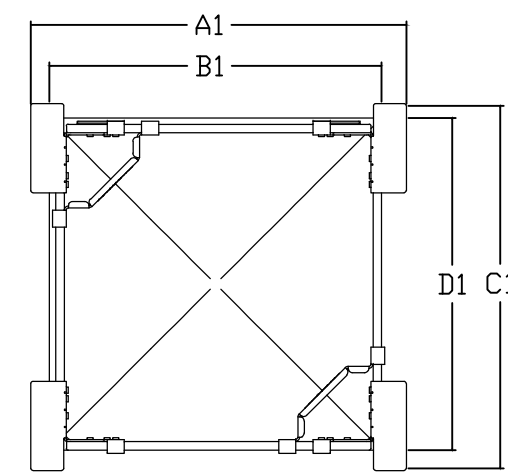

SHEET 1 OF 2

FLEXSTORM P/Ns 62MSQFX

SQ INLET TYPE: RAISED CAST IRON FRAME AND FLAT RECTANGULAR/SQUARE GRATE

Catch-It Frame with FX Bag		Field Inlet Dimensions		Flexstorm Framing Dims				Flexstorm Ratings		
ADS P/N	Flexstorm Item code	Grate Size (A x C)	Clear Opening (B x D)	B1	D1	A1	C1	Bag Capacity (ft ³)	FX/FX+ Flow Rate (CFS)	Bypass (CFS)
62MSQFX	C-SQ-240-240-221-221-FX	24 x 24	22.125 x 22.125	21.5	21.5	23.5	23.5	2.9	3.6	4.1
62MSQFX	C-SQ-240-240-228-228-FX	24 x 24	22.75 x 22.75	22.0	22.0	24.0	24.0	3.1	3.7	4.2
62MSQFX	C-SQ-253-253-240-240-FX	25.25 x 25.25	24 x 24	23.0	23.0	25.0	25.0	3.4	3.9	4.4
62MSQFX	C-SQ-255-255-240-240-FX	25.5 x 25.5	24 X 24	23.5	23.5	25.5	25.5	3.5	4.0	4.5
62MSQFX	C-SQ-258-198-240-180-FX	19.75 X 25.75	18 X 24	23.5	17.5	25.5	19.5	2.6	3.5	4.0
62MSQFX	C-SQ-258-258-240-240-FX	25.75 X 25.75	24 X 24	23.5	23.5	25.5	25.5	3.5	4.0	4.5
62MSQFX	C-SQ-260-180-240-160-FX	26 x 18	24 x 16	23.5	15.5	25.5	17.5	2.3	3.3	3.8
62MSQFX	C-SQ-260-260-240-240-FX	26 x 26	24 x 24	23.5	23.5	25.5	25.5	3.5	4.0	4.5
62MSQFX	C-SQ-264-144-240-121-FX	26.375 x 14.375	24 x 12.125	23.5	12.0	25.5	14.0	1.8	3.0	3.4
62MSQFX	C-SQ-268-163-248-145-FX	26.75 x 16.25	14.5 x 24.75	24.3	14.0	26.3	16.0	2.2	3.2	3.7
62MSQFX	C-SQ-268-198-245-175-FX	26.75 x 19.75	24.5 x 17.5	24.0	17.0	26.0	19.0	2.6	3.5	4.0
62MSQFX	C-SQ-280-180-260-160-FX	28 x 18	26 x 16	25.5	15.5	27.5	17.5	2.5	3.5	4.0
62MSQFX	C-SQ-291-216-270-195-FX	29.125 x 21.62	27 x 19.5	26.5	19.0	28.5	21.0	3.2	3.9	4.4
62MSQFX	C-SQ-293-165-278-149-FX	29.25 x 16.5	27.75 x 14.87	27.0	14.5	29.0	16.5	2.5	3.5	4.0
62MSQFX	C-SQ-295-145-281-131-FX	29.5(x2) x 14.5	25.125(x2) x 13.125	27.5	12.5	29.5	14.5	2.2	3.4	3.9
62MSQFX	C-SQ-295-164-275-145-FX	29.5 x 16.375	27.5 x 14.5	27.0	14.0	29.0	16.0	2.4	3.5	4.0
62MSQFX	C-SQ-298-168-275-145-FX	29.75 x 16.75	27.5 x 14.5	27.0	14.0	29.0	16.0	2.4	3.5	4.0
62MSQFX	C-SQ-298-178-280-160-FX	29.75 x 17.75	28 x 17.75	27.5	15.5	29.5	17.5	2.7	3.6	4.1
62MSQFX	C-SQ-298-220-280-202-FX	29.75 x 22	28 x 20.2	27.5	19.5	29.5	21.5	3.4	4.0	4.5
62MSQFX	C-SQ-300-180-285-165-FX	30 x 18	28.5 x 16.5	28.0	16.0	30.0	18.0	2.9	3.7	4.2
62MSQFX	C-SQ-300-220-278-198-FX	30 x 22	27.75 x 19.75	27.5	19.5	29.5	21.5	3.4	4.0	4.5
62MSQFX	C-SQ-318-198-300-180-FX	19.75 X 31.75	18 X 30	29.5	17.5	31.5	19.5	3.3	4.0	4.5
62MSQFX	C-SQ-360-160-333-145-FX	36 x 16	33.25 x 14.5	32.8	14.0	34.8	16.0	2.9	4.0	4.5