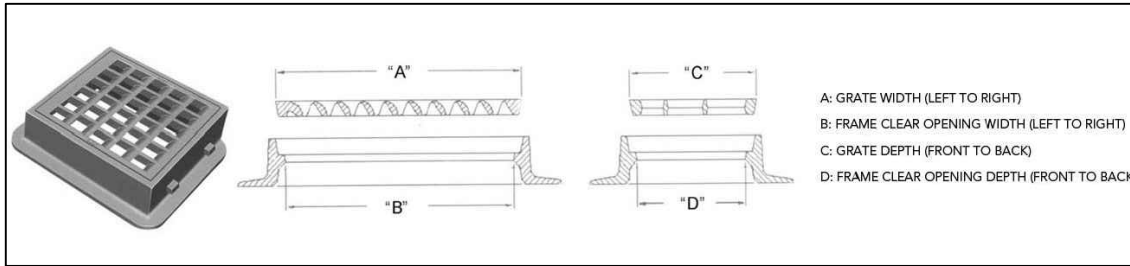

FLEXSTORM P/Ns 62MSQFX

SQ INLET TYPE: RAISED CAST IRON FRAME AND FLAT RECTANGULAR/SQUARE GRATE

Catch-It Frame with FX Bag		Field Inlet Dimensions		Flexstorm Framing Dims				Flexstorm Ratings		
ADS P/N	Flexstorm Item code	Grate Size (A x C)	Clear Opening (B x D)	B1	D1	A1	C1	Bag Capacity (ft³)	FX/FX+ Flow Rate (CFS)	Bypass (CFS)
62MSQFX	C-SQ-240-240-221-221-FX	24 x 24	22.125 x 22.125	21.5	21.5	23.5	23.5	2.9	3.6	4.1
62MSQFX	C-SQ-240-240-228-228-FX	24 x 24	22.75 x 22.75	22.0	22.0	24.0	24.0	3.1	3.7	4.2
62MSQFX	C-SQ-253-253-240-240-FX	25.25 x 25.25	24 x 24	23.0	23.0	25.0	25.0	3.4	3.9	4.4
62MSQFX	C-SQ-255-255-240-240-FX	25.5 x 25.5	24 X 24	23.5	23.5	25.5	25.5	3.5	4.0	4.5
62MSQFX	C-SQ-258-198-240-180-FX	19.75 X 25.75	18 X 24	23.5	17.5	25.5	19.5	2.6	3.5	4.0
62MSQFX	C-SQ-258-258-240-240-FX	25.75 X 25.75	24 X 24	23.5	23.5	25.5	25.5	3.5	4.0	4.5
62MSQFX	C-SQ-260-180-240-160-FX	26 x 18	24 x 16	23.5	15.5	25.5	17.5	2.3	3.3	3.8
62MSQFX	C-SQ-260-260-240-240-FX	26 x 26	24 x 24	23.5	23.5	25.5	25.5	3.5	4.0	4.5
62MSQFX	C-SQ-264-144-240-121-FX	26.375 x 14.375	24 x 12.125	23.5	12.0	25.5	14.0	1.8	3.0	3.4
62MSQFX	C-SQ-268-163-248-145-FX	26.75 x 16.25	14.5 x 24.75	24.3	14.0	26.3	16.0	2.2	3.2	3.7
62MSQFX	C-SQ-268-198-245-175-FX	26.75 x 19.75	24.5 x 17.5	24.0	17.0	26.0	19.0	2.6	3.5	4.0
62MSQFX	C-SQ-280-180-260-160-FX	28 x 18	26 x 16	25.5	15.5	27.5	17.5	2.5	3.5	4.0
62MSQFX	C-SQ-291-216-270-195-FX	29.125 x 21.62	27 x 19.5	26.5	19.0	28.5	21.0	3.2	3.9	4.4
62MSQFX	C-SQ-293-165-278-149-FX	29.25 x 16.5	27.75 x 14.87	27.0	14.5	29.0	16.5	2.5	3.5	4.0
62MSQFX	C-SQ-295-145-281-131-FX	29.5(x2) x 14.5	25.125(x2) x 13.125	27.5	12.5	29.5	14.5	2.2	3.4	3.9
62MSQFX	C-SQ-295-164-275-145-FX	29.5 x 16.375	27.5 x 14.5	27.0	14.0	29.0	16.0	2.4	3.5	4.0
62MSQFX	C-SQ-298-168-275-145-FX	29.75 x 16.75	27.5 x 14.5	27.0	14.0	29.0	16.0	2.4	3.5	4.0
62MSQFX	C-SQ-298-178-280-160-FX	29.75 x 17.75	28 x 17.75	27.5	15.5	29.5	17.5	2.7	3.6	4.1
62MSQFX	C-SQ-298-220-280-202-FX	29.75 x 22	28 x 20.2	27.5	19.5	29.5	21.5	3.4	4.0	4.5
62MSQFX	C-SQ-300-180-285-165-FX	30 x 18	28.5 x 16.5	28.0	16.0	30.0	18.0	2.9	3.7	4.2
62MSQFX	C-SQ-300-220-278-198-FX	30 x 22	27.75 x 19.75	27.5	19.5	29.5	21.5	3.4	4.0	4.5
62MSQFX	C-SQ-318-198-300-180-FX	19.75 X 31.75	18 X 30	29.5	17.5	31.5	19.5	3.3	4.0	4.5
62MSQFX	C-SQ-360-160-333-145-FX	36 x 16	33.25 x 14.5	32.8	14.0	34.8	16.0	2.9	4.0	4.5

NOTES:

1. RATINGS SHOWN ARE FOR STANDARD 22" BAG DEPTH; "SHORT" 12" DEPTH BAGS ARE AVAILABLE WITH -S SUFFIX; RATINGS REDUCED BY ~50%.

2. THE FOLLOWING REQUIRES ADDITIONAL REVIEW

- -GRATES WITH EXTENDED BOTTOMS
- -ANY OBSTRUCTED INLET OPENINGS