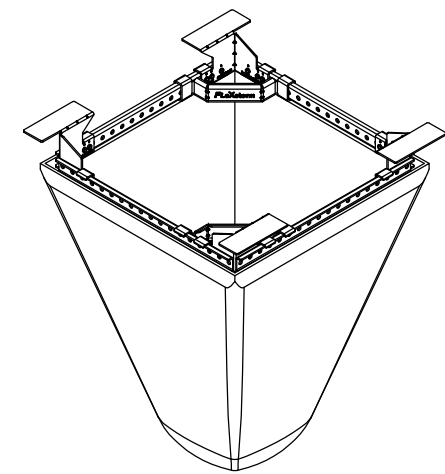

FLEXSTORM P/Ns 62MSQFX

SQ INLET TYPE: RAISED CAST IRON FRAME AND FLAT RECTANGULAR/SQUARE GRATE

Catch-It Frame with FX Bag		Field Inlet Dimensions		Flexstorm Framing Dims				Flexstorm Ratings		
ADS P/N	Flexstorm Item code	Grate Size (A x C)	Clear Opening (B x D)	B1	D1	A1	C1	Bag Capacity (ft³)	FX/FX+ Flow Rate (CFS)	Bypass (CFS)
62MSQFX	C-SQ-180-180-170-170-FX	18 x 18	17 x 17	16.0	16.0	18.0	18.0	1.6	2.7	3.1
62MSQFX	C-SQ-198-198-180-180-FX	19.75 x 19.75	18 x 18	17.5	17.5	19.5	19.5	1.9	3.0	3.4
62MSQFX	C-SQ-218-148-200-130-FX	21.75 X 14.75	20 x 13	19.5	12.5	21.5	14.5	1.6	2.7	3.1
62MSQFX	C-SQ-218-218-196-196-FX	21.75 x 21.75	19.6 x 19.6	19.5	19.5	21.5	21.5	2.4	3.3	3.8
62MSQFX	C-SQ-218-218-200-200-FX	21.75 x 21.75	20 x 20	19.5	19.5	21.5	21.5	2.4	3.3	3.8
62MSQFX	C-SQ-223-223-199-199-FX	22.25 x 22.25	20.125 x 20.125	19.5	19.5	21.5	21.5	2.4	3.3	3.8
62MSQFX	C-SQ-223-223-201-201-FX	22.25 x 22.25	20.125 x 20.125	19.5	19.5	21.5	21.5	2.4	3.3	3.8
62MSQFX	C-SQ-225-225-207-195-FX	22.5 x 22.5	(2) 20.687 x 19.5	19.0	19.0	22.5	19.0	2.3	3.2	5.5
62MSQFX	C-SQ-225-223-203-203-FX	22.5 x 22.25	20.25 x 20.25	20.0	20.0	22.0	22.0	2.5	3.4	3.9
62MSQFX	C-SQ-225-225-205-205-FX	22.5 x 22.5	20.5 x 20.5	20.0	20.0	22.0	22.0	2.5	3.4	3.9
62MSQFX	C-SQ-228-228-208-208-FX	22.75 x 22.75	20.75x 20.75	20.5	20.5	22.5	22.5	2.7	3.5	4.0
62MSQFX	C-SQ-230-201-205-176-FX	23 x 20.125	20.5 x 17.62	20.0	17.5	22.0	19.5	2.2	3.2	3.6
62MSQFX	C-SQ-231-203-205-180-FX	23.1 x 20.25	20.5 x 18	19.5	17.5	23.0	17.5	2.2	3.1	5.4
62MSQFX	C-SQ-235-235-220-220-FX	23.5 x 23.5	22 x 22	21.5	21.5	23.5	23.5	2.9	3.6	4.1
62MSQFX	C-SQ-236-236-221-221-FX	23.625 x 23.625	22.125 x 22.125	21.5	21.5	23.5	23.5	2.9	3.6	4.1
62MSQFX	C-SQ-238-238-220-220-FX	23.75 X 23.75	22 X 22	21.5	21.5	23.5	23.5	2.9	3.6	4.1
62MSQFX	C-SQ-239-215-220-198-FX	23.87 x 21.5	22 x 19.75	21.5	19.0	23.5	21.0	2.6	3.4	3.9
62MSQFX	C-SQ-239-239-215-223-FX	23.87 x 23.87	21.5 x 22.25	21.0	21.5	23.0	23.5	2.9	3.6	4.1
62MSQFX	C-SQ-239-239-220-220-FX	23.87 x 23.87	22 x 22	21.5	21.5	23.5	23.5	2.9	3.6	4.1
62MSQFX	C-SQ-239-239-223-223-FX	23.87 x 23.87	22.25 x 22.25	21.5	21.5	23.5	23.5	2.9	3.6	4.1
62MSQFX	C-SQ-240-163-223-145-FX	24 x 16.25	22.25 x 14.5	21.5	14.0	23.5	16.0	1.9	3.0	3.4
62MSQFX	C-SQ-240-215-220-195-FX	24 x 21.5	22 x 19.5	27.5	12.5	29.5	14.5	2.2	3.4	5.8
62MSQFX	C-SQ-240-223-218-205-FX	24 x 22.25	21.75 x 20.5	20.5	20.0	24.0	22.0	2.6	3.4	5.9
62MSQFX	C-SQ-240-240-220-220-FX	24 x 24	22 x 22	21.5	21.5	23.5	23.5	2.9	3.6	4.1

NOTES:

1. RATINGS SHOWN ARE FOR STANDARD 22" BAG DEPTH; "SHORT" 12" DEPTH BAGS ARE AVAILABLE WITH -S SUFFIX; RATINGS REDUCED BY ~50%.

2. THE FOLLOWING REQUIRES ADDITIONAL REVIEW

-GRATES WITH EXTENDED BOTTOMS

-ANY OBSTRUCTED INLET OPENINGS