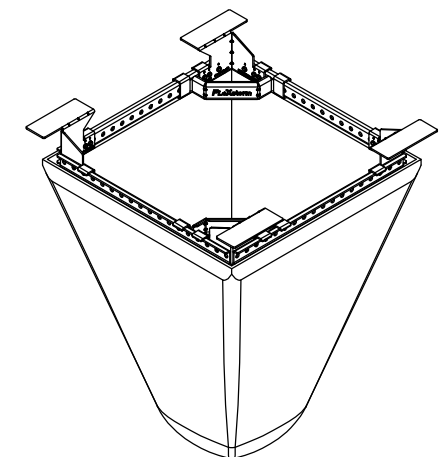

FLEXSTORM P/Ns 62SSQFX

SQ INLET TYPE: RAISED CAST IRON FRAME AND FLAT RECTANGULAR/SQUARE GRATE

Catch-It Frame with FX Bag		Field Inlet Dimensions		Flexstorm Framing Dims				Flexstorm Ratings		
ADS P/N	Flexstorm Item code	Grate Size (A x C)	Clear Opening (B x D)	B1	D1	A1	C1	Bag Capacity (ft ³)	FX/FX+ Flow Rate (CFS)	Bypass (CFS)
62SSQFX	C-SQ-134-134-116-116-FX	13.375 x 13.375	11.62 x 11.62	11.0	11.0	13.0	13.0	0.8	1.9	2.1
62SSQFX	C-SQ-180-180-163-163-FX	18 x 18	16.25 x 16.25	16.0	16.0	18.0	18.0	1.6	2.7	3.1
62SSQFX	C-SQ-190-130-175-115-FX	19 x 13	17.5 x 11.5	17.0	11.0	19.0	13.0	1.2	2.4	2.7
62SSQFX	C-SQ-240-105-223-88-FX	24 x 10.5	22.25 x 8.75	21.5	8.5	23.5	10.5	1.2	2.5	2.9

NOTES:

1. RATINGS SHOWN ARE FOR STANDARD 22" BAG DEPTH; "SHORT" 12" DEPTH BAGS ARE AVAILABLE WITH -S SUFFIX; RATINGS REDUCED BY ~50%.

2. THE FOLLOWING REQUIRES ADDITIONAL REVIEW

- GRATES WITH EXTENDED BOTTOMS
- ANY OBSTRUCTED INLET OPENINGS