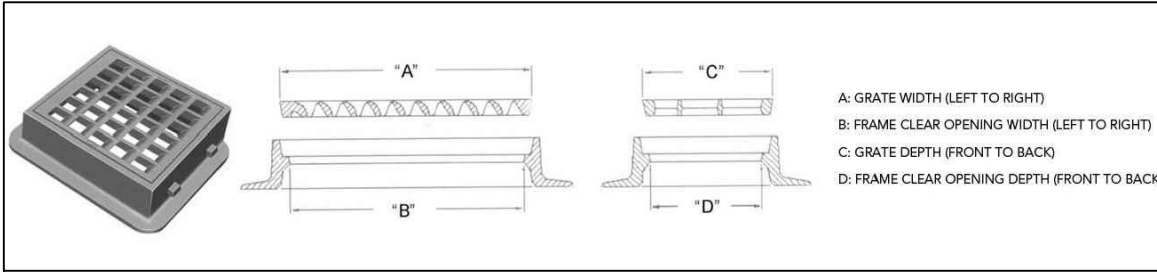

FLEXSTORM P/Ns 62LSQFX

SQ INLET TYPE: RAISED CAST IRON FRAME AND FLAT RECTANGULAR/SQUARE GRATE

Catch-It Frame with FX Bag		Field Inlet Dimensions		Flexstorm Framing Dims				Flexstorm Ratings		
ADS P/N	Flexstorm Item code	Grate Size (A x C)	Clear Opening (B x D)	B1	D1	A1	C1	Bag Capacity (ft³)	FX/FX+ Flow Rate (CFS)	Bypass (CFS)
62LSQFX	C-SQ-270-270-250-250-FX	27 x 27	25 x 25	24.5	24.5	26.5	26.5	3.8	4.2	4.7
62LSQFX	C-SQ-280-280-260-260-FX	28 x 28	26 x 26	25.5	25.5	27.5	27.5	4.1	4.3	4.9
62LSQFX	C-SQ-298-298-280-280-FX	29.75 x 29.75	28 x 28	27.5	27.5	29.5	29.5	4.8	4.7	5.3
62LSQFX	C-SQ-300-230-280-210-FX	30 x 23	28 x 21	27.5	20.5	29.5	22.5	3.6	4.1	4.6
62LSQFX	C-SQ-313-258-301-241-FX	25.75x 31.25	24.125 X 30.125	29.0	23.5	31.0	25.5	4.3	4.4	5.1
62LSQFX	C-SQ-313-313-300-300-FX	31.25 x 31.25	30 x 30	29.0	29.0	31.0	31.0	5.4	4.9	5.6
62LSQFX	C-SQ-315-214-300-196-FX	31.5 x 21.4	30 x 19.6	29.5	19.0	31.5	21.0	3.6	4.1	4.7
62LSQFX	C-SQ-315-315-300-300-FX	31.5 x 31.5	30 x 30	29.5	29.5	31.5	31.5	5.5	5.0	5.7
62LSQFX	C-SQ-318-318-301-301-FX	31.75 X 31.75	30.125 X 30.125	29.5	29.5	31.5	31.5	5.5	5.0	5.7
62LSQFX	C-SQ-319-319-300-300-FX	31.87 X 31.87	30 X 30	29.5	29.5	31.5	31.5	5.5	5.0	5.7
62LSQFX	C-SQ-320-320-300-300-FX	32 x 32	30 x 30	29.5	29.5	31.5	31.5	5.5	5.0	5.7
62LSQFX	C-SQ-345-205-320-180-FX	34.5 x 20.5	32 x 18	31.0	17.5	34.5	17.5	3.5	4.1	7.0
62LSQFX	C-SQ-350-240-325-215-FX	35 x 24	32.5 x 21.5	31.5	21.0	35.0	21.0	4.2	4.4	7.6
62LSQFX	C-SQ-353-178-330-155-FX	35.25 x 17.75	33 x 15.5	31.5	15.0	35.0	15.0	3.0	3.9	6.7
62LSQFX	C-SQ-356-275-332-253-FX	35.56 x 27.5	33.25 x 25.25	32.0	24.8	35.5	24.8	5.0	4.8	8.2
62LSQFX	C-SQ-356-279-332-252-FX	35.62 x 27.87	33.25 x 25.187	32.0	24.7	35.5	24.7	5.0	4.8	8.2
62LSQFX	C-SQ-358-238-340-220-FX	23.75 X 35.75	22 X 34	33.5	21.5	35.5	23.5	4.6	4.7	5.3
62LSQFX	C-SQ-359-275-340-258-FX	35.87 x 27.5	34 x 25.75	33.5	25.5	35.5	27.5	5.4	5.0	5.7
62LSQFX	C-SQ-359-279-340-258-FX	35.87 x 27.85	34 x 25.75	33.5	25.5	35.5	27.5	5.4	5.0	5.7
62LSQFX	C-SQ-360-200-340-180-FX	36 x 20	34 x 18	33.5	17.5	35.5	19.5	3.7	4.3	4.9
62LSQFX	C-SQ-360-240-340-220-FX	36 x 24	34 x 22	33.5	21.5	35.5	23.5	4.6	4.7	5.3
62LSQFX	C-SQ-360-240-341-229-FX	36 x 24	34.125 x 22.87	33.6	22.0	35.6	24.0	4.7	4.7	5.4
62LSQFX	C-SQ-360-240-345-225-FX	36 x 24	34.5 x 22.5	34.0	22.0	36.0	24.0	4.8	4.7	5.4
62LSQFX	C-SQ-364-225-350-211-FX	36.375 x 22.5	35 x 21.125	34.0	20.5	36.0	22.5	4.4	4.6	5.3
62LSQFX	C-SQ-378-198-360-180-FX	19.75X 37.75	36 X 18	35.5	17.5	37.5	19.5	4.0	4.5	5.1
62LSQFX	C-SQ-378-258-361-241-FX	25.75 x 37.75	24.125 X 36.125	35.5	23.6	37.5	25.6	5.3	5.0	5.7
62LSQFX	C-SQ-380-169-364-151-FX	19(x2) x 16.87	36.375 x 15.125	36.0	14.5	38.0	16.5	3.3	4.3	4.9
62LSQFX	C-SQ-380-260-360-240-FX	38 x 26	36 x 24	35.5	23.5	37.5	25.5	5.3	5.0	5.7
62LSQFX	C-SQ-383-170-358-150-FX	38.25 x 17	35.6 x 15	35.0	14.5	37.0	16.5	3.2	4.2	4.8
62LSQFX	C-SQ-393-224-379-210-FX	39.25 x 22.43	37.87 x 21	37.0	20.5	39.0	22.5	4.8	4.9	5.5
62LSQFX	C-SQ-395-229-379-210-FX	39.5 x 22.87	37.87 x 21	37.0	20.5	39.0	22.5	4.8	4.9	5.5
62LSQFX	C-SQ-358-355-338-338-FX	35.5 x 35.75	33.75 x 33.75	33.0	33.5	35.0	35.5	7.0	5.6	6.4

NOTES: