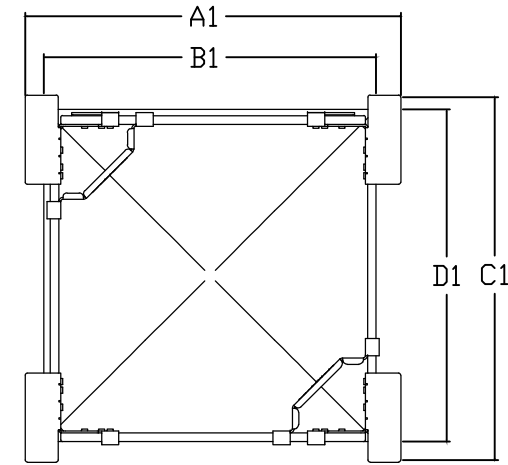

FLEXSTORM P/Ns 62MSQFX

SQ INLET TYPE: RAISED CAST IRON FRAME AND FLAT RECTANGULAR/SQUARE GRATE

Catch-It Frame with FX Bag		Field Inlet Dimensions		Flexstorm Framing Dims				Flexstorm Ratings		
ADS P/N	Flexstorm Item code	Grate Size (A x C)	Clear Opening (B x D)	B1	D1	A1	C1	Bag Capacity (ft³)	FX/FX+ Flow Rate (CFS)	Bypass (CFS)
62MSQFX	C-SQ-180-180-170-170-FX	18 x 18	17 x 17	16.0	16.0	18.0	18.0	1.6	2.7	3.1
62MSQFX	C-SQ-198-198-180-180-FX	19.75 x 19.75	18 x 18	17.5	17.5	19.5	19.5	1.9	3.0	3.4
62MSQFX	C-SQ-218-148-200-130-FX	21.75 X 14.75	20 x 13	19.5	12.5	21.5	14.5	1.6	2.7	3.1
62MSQFX	C-SQ-218-218-196-196-FX	21.75 x 21.75	19.6 x 19.6	19.5	19.5	21.5	21.5	2.4	3.3	3.8
62MSQFX	C-SQ-218-218-200-200-FX	21.75 x 21.75	20 x 20	19.5	19.5	21.5	21.5	2.4	3.3	3.8
62MSQFX	C-SQ-223-223-199-199-FX	22.25 x 22.25	20.125 x 20.125	19.5	19.5	21.5	21.5	2.4	3.3	3.8
62MSQFX	C-SQ-223-223-201-201-FX	22.25 x 22.25	20.125 x 20.125	19.5	19.5	21.5	21.5	2.4	3.3	3.8
62MSQFX	C-SQ-225-225-207-195-FX	22.5 x 22.5	(2) 20.687 x 19.5	19.0	19.0	22.5	19.0	2.3	3.2	5.5
62MSQFX	C-SQ-225-223-203-203-FX	22.5 x 22.25	20.25 x 20.25	20.0	20.0	22.0	22.0	2.5	3.4	3.9
62MSQFX	C-SQ-225-225-205-205-FX	22.5 x 22.5	20.5 x 20.5	20.0	20.0	22.0	22.0	2.5	3.4	3.9
62MSQFX	C-SQ-228-228-208-208-FX	22.75 x 22.75	20.75x 20.75	20.5	20.5	22.5	22.5	2.7	3.5	4.0
62MSQFX	C-SQ-230-201-205-176-FX	23 x 20.125	20.5 x 17.62	20.0	17.5	22.0	19.5	2.2	3.2	3.6
62MSQFX	C-SQ-231-203-205-180-FX	23.1 x 20.25	20.5 x 18	19.5	17.5	23.0	17.5	2.2	3.1	5.4
62MSQFX	C-SQ-235-235-220-220-FX	23.5 x 23.5	22 x 22	21.5	21.5	23.5	23.5	2.9	3.6	4.1
62MSQFX	C-SQ-236-236-221-221-FX	23.625 x 23.625	22.125 x 22.125	21.5	21.5	23.5	23.5	2.9	3.6	4.1
62MSQFX	C-SQ-238-238-220-220-FX	23.75 X 23.75	22 X 22	21.5	21.5	23.5	23.5	2.9	3.6	4.1
62MSQFX	C-SQ-239-215-220-198-FX	23.87 x 21.5	22 x 19.75	21.5	19.0	23.5	21.0	2.6	3.4	3.9
62MSQFX	C-SQ-239-239-215-223-FX	23.87 x 23.87	21.5 x 22.25	21.0	21.5	23.0	23.5	2.9	3.6	4.1
62MSQFX	C-SQ-239-239-220-220-FX	23.87 x 23.87	22 x 22	21.5	21.5	23.5	23.5	2.9	3.6	4.1
62MSQFX	C-SQ-239-239-223-223-FX	23.87 x 23.87	22.25 x 22.25	21.5	21.5	23.5	23.5	2.9	3.6	4.1
62MSQFX	C-SQ-240-163-223-145-FX	24 x 16.25	22.25 x 14.5	21.5	14.0	23.5	16.0	1.9	3.0	3.4
62MSQFX	C-SQ-240-215-220-195-FX	24 x 21.5	22 x 19.5	27.5	12.5	29.5	14.5	2.2	3.4	5.8
62MSQFX	C-SQ-240-223-218-205-FX	24 x 22.25	21.75 x 20.5	20.5	20.0	24.0	22.0	2.6	3.4	5.9
62MSQFX	C-SQ-240-240-220-220-FX	24 x 24	22 x 22	21.5	21.5	23.5	23.5	2.9	3.6	4.1

NOTES:

1. RATINGS SHOWN ARE FOR STANDARD 22" BAG DEPTH; "SHORT" 12" DEPTH BAGS ARE AVAILABLE WITH -S SUFFIX; RATINGS REDUCED BY ~50%.

2. THE FOLLOWING REQUIRES ADDITIONAL REVIEW

-GRATES WITH EXTENDED BOTTOMS

-ANY OBSTRUCTED INLET OPENINGS