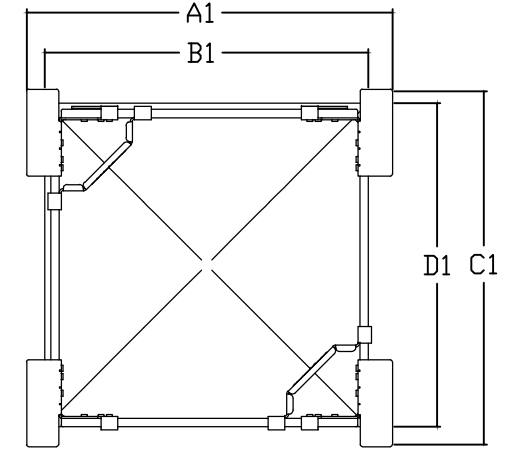

FLEXSTORM P/Ns 62SSQFX

SQ INLET TYPE: RAISED CAST IRON FRAME AND FLAT RECTANGULAR/SQUARE GRATE

Catch-It Frame with FX Bag		Field Inlet Dimensions		Flexstorm Framing Dims				Flexstorm Ratings		
ADS P/N	Flexstorm Item code	Grate Size (A x C)	Clear Opening (B x D)	B1	D1	A1	C1	Bag Capacity (ft ³)	FX/FX+ Flow Rate (CFS)	Bypass (CFS)
62SSQFX	C-SQ-134-134-116-116-FX	13.375 x 13.375	11.62 x 11.62	11.0	11.0	13.0	13.0	0.8	1.9	2.1
62SSQFX	C-SQ-180-180-163-163-FX	18 x 18	16.25 x 16.25	16.0	16.0	18.0	18.0	1.6	2.7	3.1
62SSQFX	C-SQ-190-130-175-115-FX	19 x 13	17.5 x 11.5	17.0	11.0	19.0	13.0	1.2	2.4	2.7
62SSQFX	C-SQ-240-105-223-88-FX	24 x 10.5	22.25 x 8.75	21.5	8.5	23.5	10.5	1.2	2.5	2.9