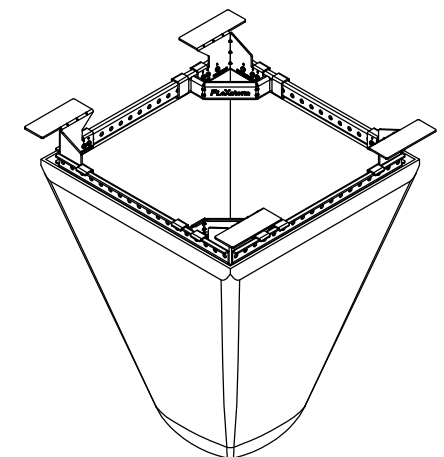

SIZE	FRAME TYPE	DWG NO	REV
C	SQ1	SQ-62LSQ-PC	A
SCALE	SHEET 1 OF 1		

FLEXSTORM P/Ns 62XLSQFX

SQ INLET TYPE: RAISED CAST IRON FRAME AND FLAT RECTANGULAR/SQUARE GRATE

A: GRATE WIDTH (LEFT TO RIGHT)
 B: FRAME CLEAR OPENING WIDTH (LEFT TO RIGHT)
 C: GRATE DEPTH (FRONT TO BACK)
 D: FRAME CLEAR OPENING DEPTH (FRONT TO BACK)

Catch-It Frame with FX Bag		Field Inlet Dimensions		Flexstorm Framing Dims				Flexstorm Ratings		
ADS P/N	Flexstorm Item code	Grate Size (A x C)	Clear Opening (B x D)	B1	D1	A1	C1	Bag Capacity (ft ³)	FX/FX+ Flow Rate (CFS)	Bypass (CFS)
62XLSQFX	C-SQ-360-360-340-340-FX	36 x 36	34 x 34	33.5	33.5	35.5	35.5	7.1	5.7	6.5
62XLSQFX	C-SQ-378-378-360-360-FX	37.75 x 37.75	36 x 36	35.5	35.5	37.5	37.5	8.0	6.0	6.8
62XLSQFX	C-SQ-378-378-361-361-FX	37.75 X 37.75	36 .125 X 36.125	35.5	35.5	37.5	37.5	8.0	6.0	6.8
62XLSQFX	C-SQ-380-380-360-360-FX	38 x 38	36 x 36	35.5	35.5	37.5	37.5	8.0	6.0	6.8
62XLSQFX	C-SQ-400-251-375-230-FX	40 x 25.125	37.5 x 23	37.0	22.5	39.0	24.5	5.3	5.0	5.7
62XLSQFX	C-SQ-439-439-420-420-FX	43.87 x 43.87	42 x 42	41.5	41.5	43.5	43.5	11.0	7.0	8.0
62XLSQFX	C-SQ-478-218-455-195-FX	47.75 x (x21.75)	45.5 x 19.5(x2)	44.0	19.0	47.5	19.0	5.3	5.3	9.1
62XLSQFX	C-SQ-478-218-453-200-FX	47.75 x 21.75 (x2)	45.25 x 20 (x2)	44.0	19.5	47.5	19.5	5.5	5.4	9.2
62XLSQFX	C-SQ-478-265-455-243-FX	47.75 x 26.5	45.5 x 24.25	44.0	24.0	47.5	24.0	6.7	5.8	9.8
62XLSQFX	C-SQ-478-265-455-244-FX	23.187(x2) x 26.5	45.5 x 24.25	44.0	24.0	47.5	24.0	6.7	5.8	9.8
62XLSQFX	C-SQ-478-265-456-244-FX	23.187(x2) x 26.5	45.65 x 24.406	44.0	24.0	47.5	24.0	6.7	5.8	9.8
62XLSQFX	C-SQ-498-258-480-240-FX	49.75 x 25.75	48 x 24	46.0	23.0	49.5	23.0	6.7	5.8	10.0

*MOST XL SIZED FRAME AND GRATES COMBINATIONS REQUIRE 2 SIDE BY SIDE FLEXSTORM INLET FILTERS. DESIGN AND PRICING REFLECT THIS. PLEASE CONTACT FOR FURTHER DETAILS.

NOTES:

1. RATINGS SHOWN ARE FOR STANDARD 22" BAG DEPTH; *SHORT* 12" DEPTH BAGS ARE AVAILABLE WITH -S SUFFIX; RATINGS REDUCED BY ~50%.