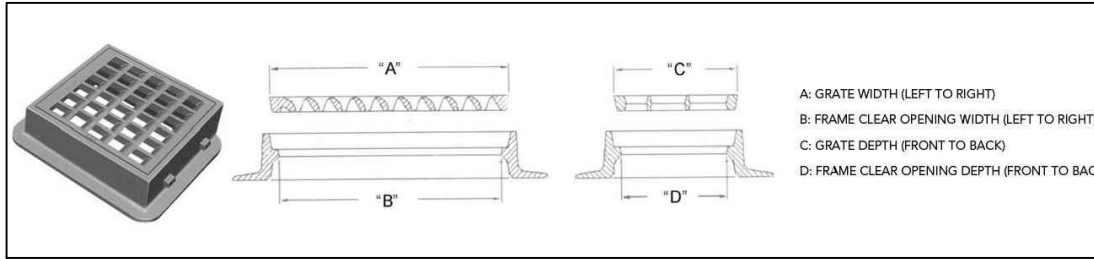

FLEXSTORM P/Ns 62SSQFX

SQ INLET TYPE: RAISED CAST IRON FRAME AND FLAT RECTANGULAR/SQUARE GRATE

Catch-It Frame with FX Bag		Field Inlet Dimensions		Flexstorm Framing Dims				Flexstorm Ratings		
ADS P/N	Flexstorm Item code	Grate Size (A x C)	Clear Opening (B x D)	B1	D1	A1	C1	Bag Capacity (ft ³)	FX/FX+ Flow Rate (CFS)	Bypass (CFS)
62SSQFX	C-SQ-134-134-116-116-FX	13.375 x 13.375	11.62 x 11.62	11.0	11.0	13.0	13.0	0.8	1.9	2.1
62SSQFX	C-SQ-180-180-163-163-FX	18 x 18	16.25 x 16.25	16.0	16.0	18.0	18.0	1.6	2.7	3.1
62SSQFX	C-SQ-190-130-175-115-FX	19 x 13	17.5 x 11.5	17.0	11.0	19.0	13.0	1.2	2.4	2.7
62SSQFX	C-SQ-240-105-223-88-FX	24 x 10.5	22.25 x 8.75	21.5	8.5	23.5	10.5	1.2	2.5	2.9

NOTES:

1. RATINGS SHOWN ARE FOR STANDARD 22" BAG DEPTH; "SHORT" 12" DEPTH BAGS ARE AVAILABLE WITH -S SUFFIX; RATINGS REDUCED BY ~50%.

2. THE FOLLOWING REQUIRES ADDITIONAL REVIEW

- GRATES WITH EXTENDED BOTTOMS
- ANY OBSTRUCTED INLET OPENINGS