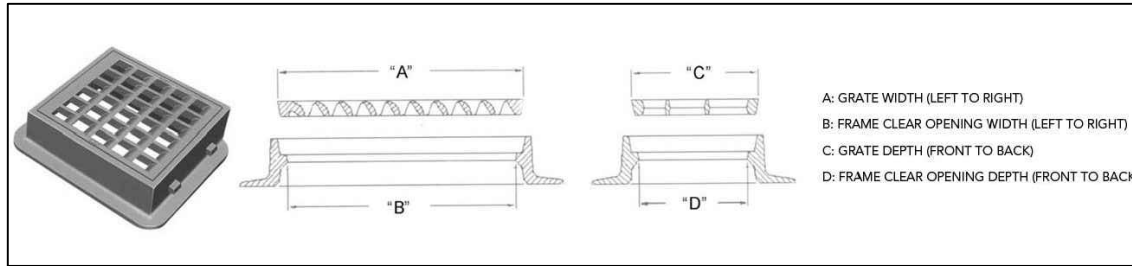

FLEXSTORM P/Ns 62MSQFX

SQ INLET TYPE: RAISED CAST IRON FRAME AND FLAT RECTANGULAR/SQUARE GRATE

Catch-It Frame with FX Bag		Field Inlet Dimensions		Flexstorm Framing Dims				Flexstorm Ratings		
ADS P/N	Flexstorm Item code	Grate Size (A x C)	Clear Opening (B x D)	B1	D1	A1	C1	Bag Capacity (ft³)	FX/FX+ Flow Rate (CFS)	Bypass (CFS)
62MSQFX	C-SQ-180-180-170-170-FX	18 x 18	17 x 17	16.0	16.0	18.0	18.0	1.6	2.7	3.1
62MSQFX	C-SQ-198-198-180-180-FX	19.75 x 19.75	18 x 18	17.5	17.5	19.5	19.5	1.9	3.0	3.4
62MSQFX	C-SQ-218-148-200-130-FX	21.75 X 14.75	20 x 13	19.5	12.5	21.5	14.5	1.6	2.7	3.1
62MSQFX	C-SQ-218-218-196-196-FX	21.75 x 21.75	19.6 x 19.6	19.5	19.5	21.5	21.5	2.4	3.3	3.8
62MSQFX	C-SQ-218-218-200-200-FX	21.75 x 21.75	20 x 20	19.5	19.5	21.5	21.5	2.4	3.3	3.8
62MSQFX	C-SQ-223-223-199-199-FX	22.25 x 22.25	20.125 x 20.125	19.5	19.5	21.5	21.5	2.4	3.3	3.8
62MSQFX	C-SQ-223-223-201-201-FX	22.25 x 22.25	20.125 x 20.125	19.5	19.5	21.5	21.5	2.4	3.3	3.8
62MSQFX	C-SQ-225-225-207-195-FX	22.5 x 22.5	(2) 20.687 x 19.5	19.0	19.0	22.5	19.0	2.3	3.2	5.5
62MSQFX	C-SQ-225-223-203-203-FX	22.5 x 22.25	20.25 x 20.25	20.0	20.0	22.0	22.0	2.5	3.4	3.9
62MSQFX	C-SQ-225-225-205-205-FX	22.5 x 22.5	20.5 x 20.5	20.0	20.0	22.0	22.0	2.5	3.4	3.9
62MSQFX	C-SQ-228-228-208-208-FX	22.75 x 22.75	20.75x 20.75	20.5	20.5	22.5	22.5	2.7	3.5	4.0
62MSQFX	C-SQ-230-201-205-176-FX	23 x 20.125	20.5 x 17.62	20.0	17.5	22.0	19.5	2.2	3.2	3.6
62MSQFX	C-SQ-231-203-205-180-FX	23.1 x 20.25	20.5 x 18	19.5	17.5	23.0	17.5	2.2	3.1	5.4
62MSQFX	C-SQ-235-235-220-220-FX	23.5 x 23.5	22 x 22	21.5	21.5	23.5	23.5	2.9	3.6	4.1
62MSQFX	C-SQ-236-236-221-221-FX	23.625 x 23.625	22.125 x 22.125	21.5	21.5	23.5	23.5	2.9	3.6	4.1
62MSQFX	C-SQ-238-238-220-220-FX	23.75 X 23.75	22 X 22	21.5	21.5	23.5	23.5	2.9	3.6	4.1
62MSQFX	C-SQ-239-215-220-198-FX	23.87 x 21.5	22 x 19.75	21.5	19.0	23.5	21.0	2.6	3.4	3.9
62MSQFX	C-SQ-239-239-215-223-FX	23.87 x 23.87	21.5 x 22.25	21.0	21.5	23.0	23.5	2.9	3.6	4.1
62MSQFX	C-SQ-239-239-220-220-FX	23.87 x 23.87	22 x 22	21.5	21.5	23.5	23.5	2.9	3.6	4.1
62MSQFX	C-SQ-239-239-223-223-FX	23.87 x 23.87	22.25 x 22.25	21.5	21.5	23.5	23.5	2.9	3.6	4.1
62MSQFX	C-SQ-240-163-223-145-FX	24 x 16.25	22.25 x 14.5	21.5	14.0	23.5	16.0	1.9	3.0	3.4
62MSQFX	C-SQ-240-215-220-195-FX	24 x 21.5	22 x 19.5	27.5	12.5	29.5	14.5	2.2	3.4	5.8
62MSQFX	C-SQ-240-223-218-205-FX	24 x 22.25	21.75 x 20.5	20.5	20.0	24.0	22.0	2.6	3.4	5.9
62MSQFX	C-SQ-240-240-220-220-FX	24 x 24	22 x 22	21.5	21.5	23.5	23.5	2.9	3.6	4.1

NOTES:

1. RATINGS SHOWN ARE FOR STANDARD 22" BAG DEPTH; "SHORT" 12" DEPTH BAGS ARE AVAILABLE WITH -S SUFFIX; RATINGS REDUCED BY ~50%.

2. THE FOLLOWING REQUIRES ADDITIONAL REVIEW

-GRATES WITH EXTENDED BOTTOMS

-ANY OBSTRUCTED INLET OPENINGS