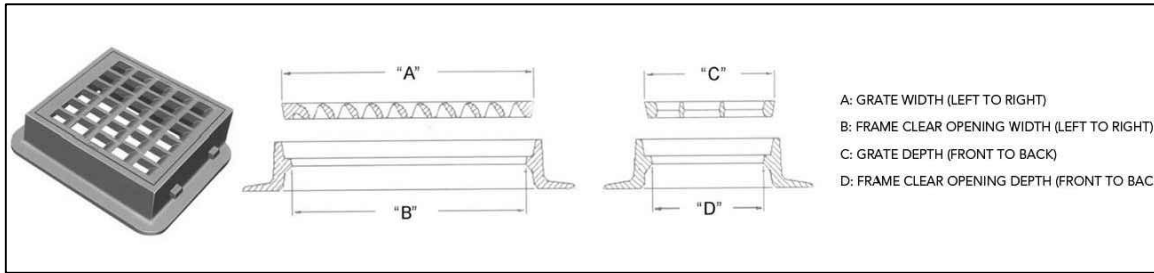

FLEXSTORM P/Ns 62XLSQFX

SQ INLET TYPE: RAISED CAST IRON FRAME AND FLAT RECTANGULAR/SQUARE GRATE

A: GRATE WIDTH (LEFT TO RIGHT)
B: FRAME CLEAR OPENING WIDTH (LEFT TO RIGHT)
C: GRATE DEPTH (FRONT TO BACK)
D: FRAME CLEAR OPENING DEPTH (FRONT TO BACK)