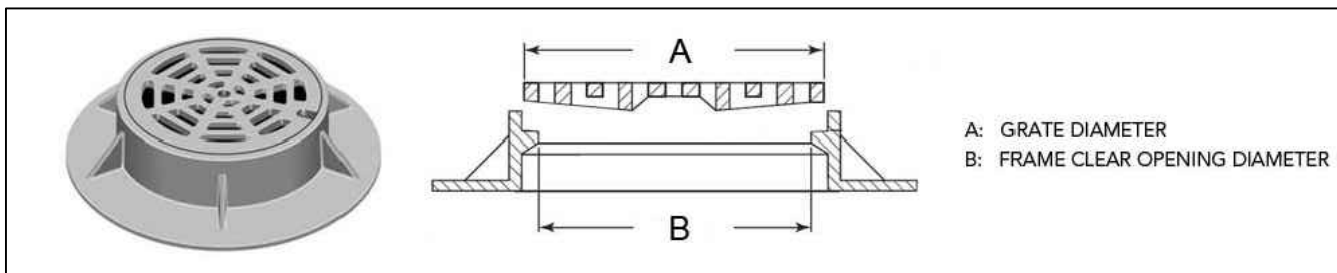

FLEXSTORM P/Ns 62MRDFX

RD INLET TYPE: RAISED CAST IRON FRAME AND ROUND GRATE

A: GRATE DIAMETER
B: FRAME CLEAR OPENING DIAMETER