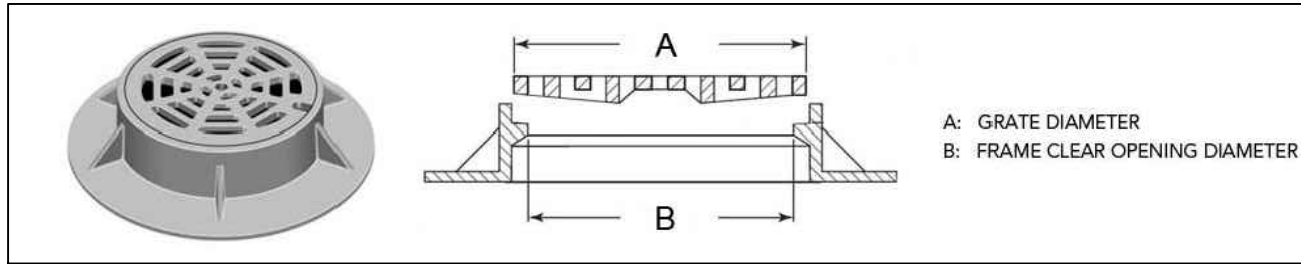

# FLEXSTORM P/Ns 62SRDFX

RD INLET TYPE: RAISED CAST IRON FRAME AND ROUND GRATE

A: GRATE DIAMETER  
B: FRAME CLEAR OPENING DIAMETER

Catch-It Frame with FX Bag		Field Inlet Dimensions		Flexstorm Framing Dims		Flexstorm Ratings (Flow at 50% max)		
ADS P/N	Flexstorm Item Code	A	B	B1	A1	Bag Capacity (ft <sup>3</sup> )	PC/PC+ Flow Rate (CFS)	Bypass (CFS)
62SRDFX	C-RD-120-110-FX	12	11	9.5	12.0	0.3	0.6	2.2
62SRDFX	C-RD-130-115-FX	13	11.5	10.5	13.0	0.4	0.7	2.4
62SRDFX	C-RD-158-150-FX	15.75	15.0	13.3	15.8	0.6	0.9	3.1
62SRDFX	C-RD-180-170-FX	18	17.0	15.5	18.0	0.8	1.0	3.5

**NOTES:**

- RATINGS SHOWN ARE FOR STANDARD 22" BAG DEPTH; "SHORT" 12" DEPTH BAGS ARE AVAILABLE WITH -S SUFFIX; RATINGS REDUCED BY ~50%.
- THE FOLLOWING REQUIRES ADDITIONAL REVIEW
  - GRATES WITH EXTENDED BOTTOMS
  - ANY OBSTRUCTED INLET OPENINGS