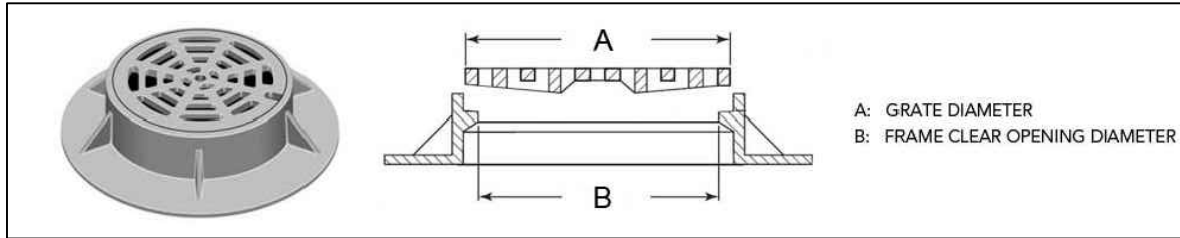

FLEXSTORM P/Ns 62MRDFX

RD INLET TYPE: RAISED CAST IRON FRAME AND ROUND GRATE

A: GRATE DIAMETER
B: FRAME CLEAR OPENING DIAMETER