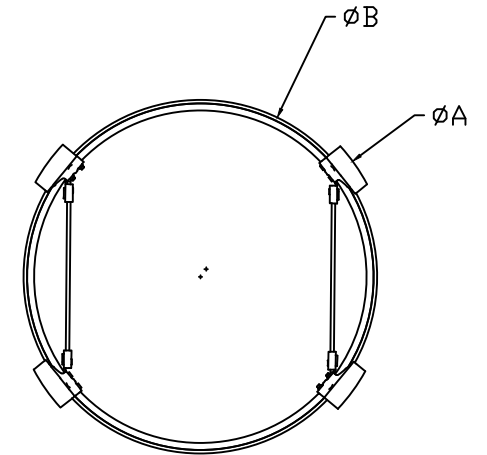

Catch-It Frame with FX Bag		Field Inlet Dimensions		Flexstorm Framing Dims		Flexstorm Ratings (Flow at 50% max)		
ADS P/N	Flexstorm Item Code	A	B	B1	A1	Bag Capacity (ft³)	PC/PC+ Flow Rate (CFS)	Bypass (CFS)
62MRDFX	C-RD-205-180-FX	20.5	18	17.5	20.0	1.1	1.1	4.1
62MRDFX	C-RD-218-200-FX	21.75	20	19.3	21.8	1.3	1.2	4.5
62MRDFX	C-RD-220-200-FX	22	20	19.5	22.0	1.3	1.3	4.5
62MRDFX	C-RD-225-200-FX	22.5	20	19.5	22.0	1.3	1.3	4.5
62MRDFX	C-RD-228-200-FX	22.75	20	19.5	22.0	1.3	1.3	4.5
62MRDFX	C-RD-320-200-FX	32	20	19.5	22.0	1.3	1.3	0.0
62MRDFX	C-RD-228-203-FX	22.75	20.25	19.8	22.3	1.4	1.3	4.5
62MRDFX	C-RD-229-201-FX	22.87	20.125	19.6	22.1	1.3	1.3	4.5
62MRDFX	C-RD-225-203-FX	22.5	20.25	19.8	22.3	1.4	1.3	4.5
62MRDFX	C-RD-228-203-FX	22.75	20.25	19.8	22.3	1.4	1.3	4.5
62MRDFX	C-RD-223-204-FX	22.25	20.375	19.8	22.3	1.4	1.3	4.5
62MRDFX	C-RD-220-205-FX	22	20.468	19.5	22.0	1.3	1.3	4.5
62MRDFX	C-RD-223-205-FX	22.25	20.5	19.8	22.3	1.4	1.3	4.5
62MRDFX	C-RD-225-205-FX	22.5	20.5	20.0	22.5	1.4	1.3	4.6
62MRDFX	C-RD-228-205-FX	22.75	20.5	20.0	22.5	1.4	1.3	4.6
62MRDFX	C-RD-230-205-FX	23	20.5	20.0	22.5	1.4	1.3	4.6
62MRDFX	C-RD-228-206-FX	22.75	20.62	20.1	22.6	1.4	1.3	4.7
62MRDFX	C-RD-228-208-FX	22.75	20.75	20.3	22.8	1.4	1.3	4.7
62MRDFX	C-RD-230-209-FX	23	20.87	20.4	22.9	1.4	1.3	4.7
62MRDFX	C-RD-223-210-FX	22.25	21	19.8	22.3	1.4	1.3	4.5
62MRDFX	C-RD-228-210-FX	22.75	21	20.3	22.8	1.4	1.3	4.7
62MRDFX	C-RD-228-210-FX	22.75	21	20.3	22.8	1.4	1.3	4.7
62MRDFX	C-RD-230-210-FX	23	21	20.5	23.0	1.5	1.3	4.7
62MRDFX	C-RD-238-210-FX	23.75	21	20.5	23.0	1.5	1.3	4.7
62MRDFX	C-RD-238-211-FX	23.75	21.056	20.6	23.1	1.5	1.3	4.7
62MRDFX	C-RD-230-211-FX	23	21.06	20.5	23.0	1.5	1.3	4.7
62MRDFX	C-RD-228-211-FX	22.75	21.125	20.3	22.8	1.4	1.3	4.7
62MRDFX	C-RD-234-211-FX	23.375	21.125	20.6	23.1	1.5	1.3	4.7
62MRDFX	C-RD-228-213-FX	22.75	21.25	20.3	22.8	1.4	1.3	4.7
62MRDFX	C-RD-238-215-FX	23.75	21.468	21.0	23.5	1.5	1.4	4.9
62MRDFX	C-RD-225-215-FX	22.5	21.5	20.0	22.5	1.4	1.3	4.6
62MRDFX	C-RD-235-215-FX	23.5	21.5	21.0	23.5	1.5	1.4	4.9
62MRDFX	C-RD-238-217-FX	23.75	21.656	21.2	23.7	1.6	1.4	4.9

NOTES:

1. RATINGS SHOWN ARE FOR STANDARD 22" BAG DEPTH; "SHORT" 12" DEPTH BAGS ARE AVAILABLE WITH -S SUFFIX; RATINGS REDUCED BY ~50%.
2. THE FOLLOWING REQUIRES ADDITIONAL REVIEW
   - -GRATES WITH EXTENDED BOTTOMS
   - -ANY OBSTRUCTED INLET OPENINGS