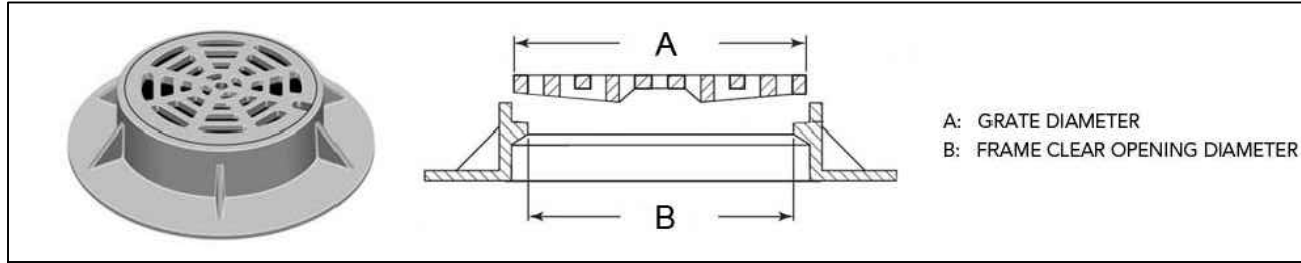

FLEXSTORM P/Ns 62LRDFX

RD INLET TYPE: ROUND IN CONCRETE PRECAST WITH SLAB TOP

Catch-It Frame with FX Bag		Field Inlet Dimensions		Flexstorm Framing Dims		Flexstorm Ratings (Flow at 50% max)		
		A	B	B1	A1	Bag Capacity (ft³)	PC/PC+ Flow Rate (CFS)	Bypass (CFS)
ADS P/N	Flexstorm Item Code							
62LRDFX	C-RD-275-252-FX	27.5	25 1/6	24.7	27.2	2.1	1.6	5.8
62LRDFX	C-RD-275-258-FX	27.5	25.75	25.0	27.5	2.2	1.6	5.8
62LRDFX	C-RD-279-260-FX	27.875	26	25.4	27.9	2.2	1.6	5.8
62LRDFX	C-RD-290-270-FX	29	27	26.5	29.0	2.4	1.7	6.1
62LRDFX	C-RD-288-271-FX	28.75	27.125	26.3	28.8	2.4	1.7	6.1
62LRDFX	C-RD-318-300-FX	31.75	30	29.3	31.8	3.0	1.9	6.8
62LRDFX	C-RD-319-300-FX	31.87	30	29.4	31.9	3.0	1.9	6.8
62LRDFX	C-RD-320-300-FX	32	30	29.5	32.0	3.0	1.9	6.8
62LRDFX	C-RD-323-303-FX	32.25	30.25	29.8	32.3	3.1	1.9	6.8
62LRDFX	C-RD-341-315-FX	34.125	31.5	31.0	33.5	3.3	2.0	7.2
62LRDFX	C-RD-341-323-FX	34.125	32.25	31.6	34.1	3.5	2.0	7.4
62LRDFX	C-RD-343-323-FX	34.25	32.25	31.8	34.3	3.5	2.0	7.4
62LRDFX	C-RD-341-325-FX	34.125	32.5	31.6	34.1	3.5	2.0	7.4
62LRDFX	C-RD-360-340-FX	36	34	33.5	36.0	3.9	2.1	7.8
62LRDFX	C-RD-380-360-FX	38	36	35.5	38.0	4.4	2.3	8.2

NOTES:

1. RATINGS SHOWN ARE FOR STANDARD 22" BAG DEPTH; "SHORT" 12" DEPTH BAGS ARE AVAILABLE WITH -S SUFFIX; RATINGS REDUCED BY ~50%.

2. THE FOLLOWING REQUIRES ADDITIONAL REVIEW

-GRATES WITH EXTENDED BOTTOMS

-ANY OBSTRUCTED INLET OPENINGS

FLEXSTORM
INLET FILTERS
CATCH-IT

THIS PRINT DISCLOSES SUBJECT MATTER IN WHICH FLEXSTORM HAS PROPRIETARY RIGHTS. THE RECEIPT OR POSSESSION OF THIS PRINT DOES NOT CONFER, TRANSFER, OR LICENSE THE USE OF THE DESIGN OR TECHNICAL INFORMATION SHOWN HEREIN. REPRODUCTION OF THIS PRINT OR ANY INFORMATION CONTAINED HEREIN, OR MANUFACTURE OF ANY ARTICLE HEREFROM, FOR THE DISCLOSURE TO OTHERS IS PROHIBITED, EXCEPT BY WRITTEN PERMISSION FROM FLEXSTORM. ©2013 ADS, INC.

ALL PRODUCTS MANUFACTURED BY INLET & PIPE PROTECTION, INC A DIVISION OF ADS, INC.
WWW.INLETFILTERS.COM
(866) 287-8655 PH
(630) 355-3477 FX
INFO@INLETFILTERS.COM

SIZE	FRAME TYPE	DWG NO	REV
C	RD	C-62LRD-FX	A
SCALE	SHEET 1 OF 1