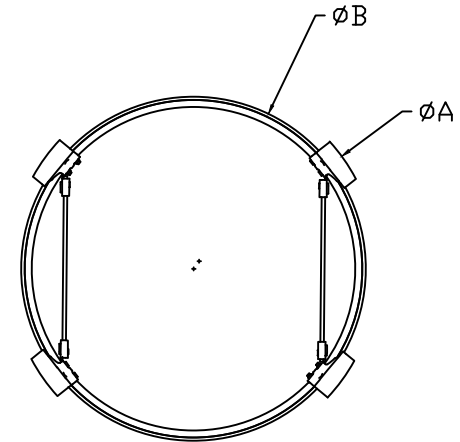

# FLEXSTORM P/Ns 62SRDFX

RD INLET TYPE: RAISED CAST IRON FRAME AND ROUND GRATE

A: GRATE DIAMETER  
B: FRAME CLEAR OPENING DIAMETER

Catch-It Frame with FX Bag		Field Inlet Dimensions		Flexstorm Framing Dims		Flexstorm Ratings (Flow at 50% max)		
ADS P/N	Flexstorm Item Code	A	B	B1	A1	Bag Capacity (ft <sup>3</sup> )	PC/PC+ Flow Rate (CFS)	Bypass (CFS)
62SRDFX	C-RD-120-110-FX	12	11	9.5	12.0	0.3	0.6	2.2
62SRDFX	C-RD-130-115-FX	13	11.5	10.5	13.0	0.4	0.7	2.4
62SRDFX	C-RD-158-150-FX	15.75	15.0	13.3	15.8	0.6	0.9	3.1
62SRDFX	C-RD-180-170-FX	18	17.0	15.5	18.0	0.8	1.0	3.5

**NOTES:**

- RATINGS SHOWN ARE FOR STANDARD 22" BAG DEPTH; "SHORT" 12" DEPTH BAGS ARE AVAILABLE WITH -S SUFFIX; RATINGS REDUCED BY ~50%.
- THE FOLLOWING REQUIRES ADDITIONAL REVIEW
  - GRATES WITH EXTENDED BOTTOMS
  - ANY OBSTRUCTED INLET OPENINGS