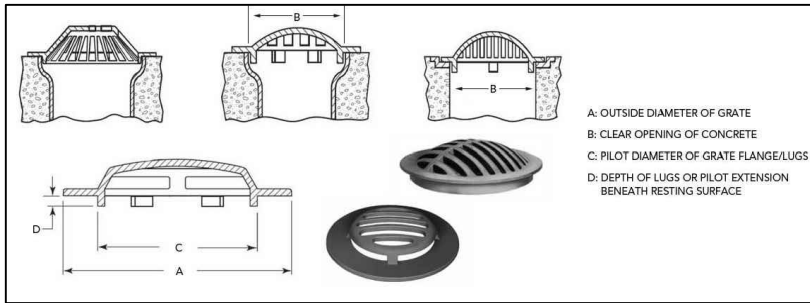

FLEXSTORM P/Ns 62' _RDFX

INLET TYPE RDB: ROUND PRECAST OR PIPE OPENINGS WITH DROP-IN

| Catch-It Frame with FX Bag | | Field Inlet Dimensions | | Flexstorm Framing Dims | | Flexstorm Ratings (50%) | | |
|----------------------------|---------------------|------------------------|-------|------------------------|------|---------------------------------|------------------------|--------------|
| ADS P/N | Flexstorm Item Code | A | B | B1 | A1 | Bag Capacity (ft ³) | PC/PC+ Flow Rate (CFS) | Bypass (CFS) |
| 62SRDFX | C-RDB-148-123-FX | 14.75 | 12.25 | 11.3 | 13.8 | 0.2 | 0.8 | 1.3 |
| 62SRDFX | C-RDB-180-150-FX | 18 | 15 | 14.0 | 16.5 | 0.3 | 0.9 | 1.6 |
| 62SRDFX | C-RDB-200-173-FX | 20 | 17.25 | 16.3 | 18.8 | 0.5 | 1.1 | 1.9 |
| 62MRDFX | C-RDB-210-185-FX | 21 | 18.5 | 17.5 | 20.0 | 0.5 | 1.1 | 2.0 |
| 62MRDFX | C-RDB-220-200-FX | 22 | 20 | 19.0 | 21.5 | 0.6 | 1.2 | 2.2 |
| 62MRDFX | C-RDB-243-218-FX | 24.25 | 21.75 | 20.8 | 23.3 | 0.7 | 1.3 | 2.4 |
| 62MRDFX | C-RDB-248-235-FX | 24.75 | 23.5 | 22.5 | 25.0 | 0.9 | 1.4 | 2.6 |
| 62MRDFX | C-RDB-290-240-FX | 29 | 24 | 23.0 | 25.5 | 0.9 | 1.5 | 2.7 |

NOTES:

1. RATINGS SHOWN ARE FOR STANDARD 22" BAG DEPTH; "SHORT" 12" DEPTH BAGS ARE AVAILABLE WITH -S SUFFIX; RATINGS REDUCED BY ~50%.

2. THE FOLLOWING REQUIRES ADDITIONAL REVIEW

-GRATES WITH EXTENDED BOTTOMS