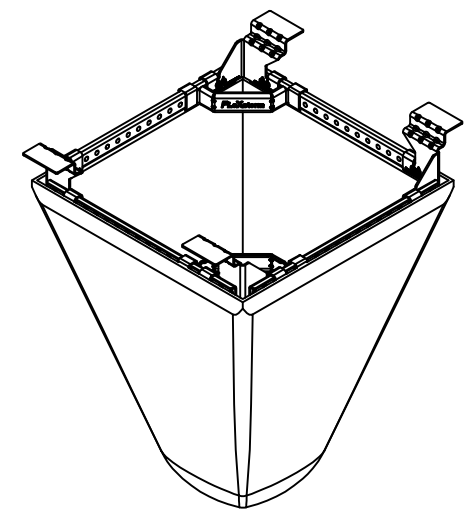

NOTES:

1. RATINGS SHOWN ARE FOR STANDARD 22" BAG DEPTH; "SHORT" 12" DEPTH BAGS ARE AVAILABLE WITH -S SUFFIX; RATINGS REDUCED BY ~50%.
2. THE FOLLOWING REQUIRES ADDITIONAL REVIEW
   - -GRATES WITH EXTENDED BOTTOMS
   - -ANY OBSTRUCTED INLET OPENINGS

CATCH-IT®

ALL PRODUCTS MANUFACTURED BY INLET & PIPE PROTECTION, INC A DIVISION OF ADS, INC.
WWW.INLETFILTERS.COM
(866) 287-8655 PH
(630) 355-3477 FX
INFO@INLETFILTERS.COM

SIZE	FRAME TYPE	DWG NO	REV
C	SQ1	HD4-62SLQ-FX	A
SCALE			SHEET 1 OF 1

THIS PRINT DISCLOSES SUBJECT MATTER IN WHICH FLEXSTORM HAS PROPRIETARY RIGHTS. THE RECEIPT OR POSSESSION OF THIS PRINT DOES NOT CONFER, TRANSFER, OR LICENSE THE USE OF THE DESIGN OR TECHNICAL INFORMATION SHOWN HEREIN. REPRODUCTION OF THIS PRINT OR ANY INFORMATION CONTAINED HEREIN, OR MANUFACTURE OF ANY ARTICLE HEREFROM, FOR THE DISCLOSURE TO OTHERS IS FORBIDDEN, EXCEPT BY WRITTEN PERMISSION FROM FLEXSTORM. ©2013 ADS, INC.