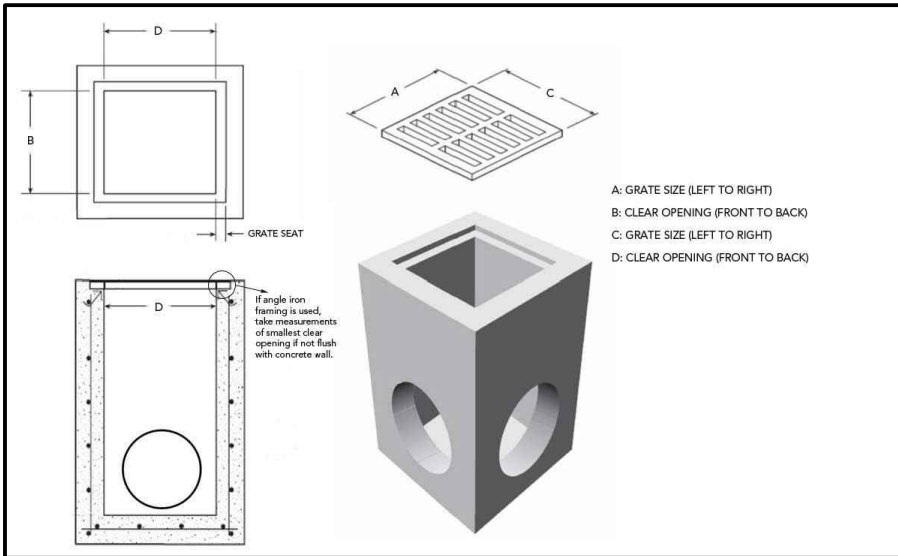

FLEXSTORM P/Ns 62XLSQFX

HD4 INLET TYPE: SQUARE/RECT PRECAST OPENING WITH 4 SEAT GRATE SUPPORT

Catch-It Frame with FX Bag		Field Inlet Dimensions		Flexstorm Framing Dims				Flexstorm Ratings (Flow at 50% max)		
ADS P/N	Flexstorm Item code	Grate Size (A x C)	Clear Opening (B x D)	B1	D1	A1	C1	Bag Capacity (ft³)	FX/FX+ Flow Rate (CFS)	Bypass (CFS)
62XLSQFX	C-HD4-400-280-360-240-FX	40x28	36x24	35.5	23.0	39.0	23.0	5.2	2.5	5.6
62XLSQFX	C-HD4-400-283-360-243-FX	40 x 28.25	36 x 24.25	35.5	23.5	39.0	23.5	5.3	2.5	5.7
62XLSQFX	C-HD4-319-319-303-303-FX	31.87 X 31.87	30.25 X 30.25	28.0	29.5	31.5	29.5	5.3	2.4	5.5
62XLSQFX	C-HD4-379-259-364-244-FX	37.87 x 25.87	36.375 x 24.375	34.0	23.5	37.5	23.5	5.1	2.4	5.5
62XLSQFX	C-HD4-393-273-371-258-FX	39.3 x 27.25	37.125 x 25.75	35.5	25.0	39.0	25.0	5.6	2.6	5.8
62XLSQFX	C-HD4-393-273-378-258-FX	39.25 x 27.25	37.81 x 25.75	35.5	25.0	39.0	25.0	5.6	2.6	5.8
62XLSQFX*	C-HD4-480-220-460-190-FX	48x22	46x19	44.5	18.0	48.0	18.0	5.1	2.6	6.0
62XLSQFX*	C-HD4-378-318-360-300-FX	37.75 x 31.75	*36 x 30	34.0	29.0	37.5	29.0	6.3	2.7	6.1
62XLSQFX*	C-HD4-460-263-430-230-FX	23(x2) x 26.25	43 x 23	42.5	22.0	46.0	22.0	6.0	2.7	6.2
62XLSQFX*	C-HD4-480-240-460-220-FX	48 x 24	46 x 22	44.5	21.0	48.0	21.0	5.9	2.8	6.3
62XLSQFX*	C-HD4-460-263-441-241-FX	46 x 26.25	44.125 x 24.125	42.5	23.0	46.0	23.0	6.2	2.8	6.3
62XLSQFX*	C-HD4-378-378-360-360-FX	37.75 x 37.75	*36 x 36	34.0	35.0	37.5	35.0	7.6	2.9	6.7
62XLSQFX*	C-HD4-500-263-480-240-FX	50 x 26.25	*48 x 24	46.5	23.0	50.0	23.0	6.8	2.9	6.7
62XLSQFX*	C-HD4-496-258-483-243-FX	49.62 x 25.75	*48.25 x 24.25	46.0	23.5	49.5	23.5	6.9	2.9	6.7
62XLSQFX*	C-HD4-378-378-365-365-FX	37.75 X 37.75	*36.5 X 36.5	34.0	35.5	37.5	35.5	7.7	2.9	6.7
62XLSQFX*	C-HD4-383-383-365-365-FX	38.25X 38.25	*36.5X 36.5	34.5	35.5	38.0	35.5	7.8	3.0	6.7
62XLSQFX*	C-HD4-515-279-486-249-FX	51.5 x 27.87	*48.62 x 24.87	48.0	24.0	51.5	24.0	7.3	3.1	6.9
62XLSQFX*	C-HD4-495-318-480-300-FX	49.5 x 31.75	*48 x 30	46.0	29.0	49.5	29.0	8.5	3.2	7.2
62XLSQFX*	C-HD4-493-378-480-360-FX	49.25 x 37.75	*48 x 36	45.5	35.0	49.0	35.0	10.1	3.4	7.8
62XLSQFX*	C-HD4-499-499-421-421-FX	43.87 X 43.87	*42.125 X 42.125	41.5	41.0	45.0	41.0	10.8	3.5	8.0
62XLSQFX*	C-HD4-506-506-480-480-FX	50.62 X 50.62	*48 X 48	47.0	47.0	50.5	47.0	14.1	4.0	9.1