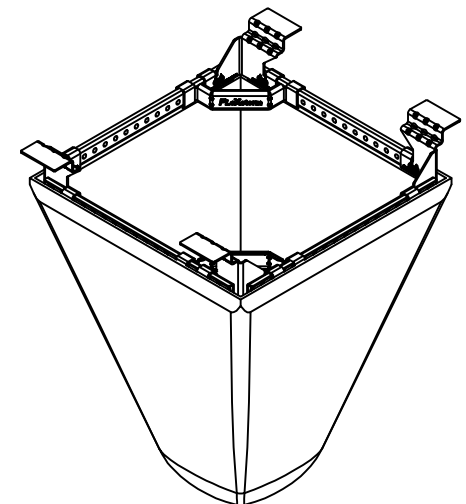

*MOST XL SIZED FRAME AND GRATES COMBINATIONS REQUIRE 2 SIDE BY SIDE FLEXSTORM INLET FILTERS. DESIGN AND PRICING REFLECT THIS. PLEASE CONTACT FOR FURTHER DETAILS.

NOTES:

1. STD BAG IS 22 IN. 12 IN BAGS AVAILABLE UPON REQUEST
  2. THE FOLLOWING REQUIRES ADDITIONAL REVIEW
     - -GRATES WITH EXTENDED BOTTOMS
     - -ANY OBSTRUCTED INLET OPENINGS
2. DENOTES 2 PIECE SETS

FLEXSTORM
INLET FILTERS
CATCH-IT

THIS PRINT DISCLOSES SUBJECT MATTER IN WHICH FLEXSTORM HAS PROPRIETARY RIGHTS. THE RECEIPT OR POSSESSION OF THIS PRINT DOES NOT CONVEY, TRANSFER, OR LICENSE THE USE OF THE DESIGN OR TECHNICAL INFORMATION SHOWN HEREIN. REPRODUCTION OF THIS PRINT OR ANY INFORMATION CONTAINED HEREIN, OR MANUFACTURE OF ANY ARTICLE HEREFROM, FOR THE DISCLOSURE TO OTHERS IS FORBIDDEN, EXCEPT BY WRITTEN PERMISSION FROM FLEXSTORM. ©2013 ADS, INC.

ALL PRODUCTS MANUFACTURED BY INLET & PIPE PROTECTION, INC A DIVISION OF ADS, INC.
WWW.INLETFILTERS.COM
(866) 287-8655 PH
(630) 355-3477 FX
INFO@INLETFILTERS.COM

SIZE	FRAME TYPE	DWG NO	REV
C	SQ1	HD4-62XLSQ-FX	A
SCALE			SHEET 1 OF 1