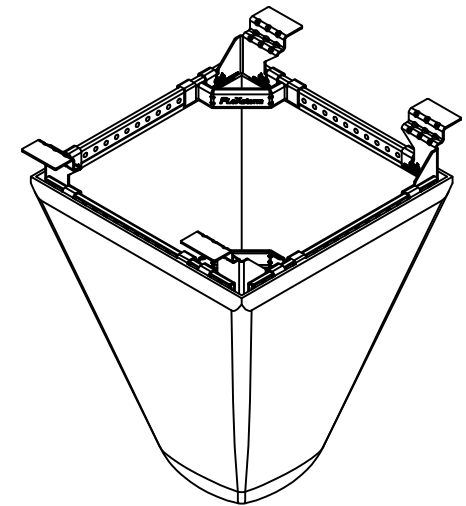

# FLEXSTORM P/Ns 62SSQFX

HD4 INLET TYPE: SQUARE/RECT PRECAST OPENING WITH 4 SEAT GRATE SUPPORT

Catch-It Frame with FX Bag		Field Inlet Dimensions		Flexstorm Framing Dims				Flexstorm Ratings (Flow at 50% max)		
ADS P/N	Flexstorm Item code	Grate Size (A x C)	Clear Opening (B x D)	B1	D1	A1	C1	Bag Capacity (ft <sup>3</sup> )	FX/FX+ Flow Rate (CFS)	Bypass (CFS)
62SSQFX	C-HD4-95-95-80-80-FX	9 1/2 X 9 1/2	8 X 8	6.0	7.0	9.5	7.0	0.3	0.6	1.3
62SSQFX	C-HD4-115-115-105-105-FX	11.5 x 11.5	10.5 x 10.5	8.0	9.5	11.5	9.5	0.5	0.7	1.7
62SSQFX	C-HD4-118-118-105-105-FX	11.75 x 11.75	10.5 x 10.5	8.0	9.5	11.5	9.5	0.5	0.7	1.7
62SSQFX	C-HD4-120-120-105-105-FX	12 X 12	10.5 X 10.5	8.5	9.5	12.0	9.5	0.5	0.8	1.7
62SSQFX	C-HD4-134-134-116-116-FX	13.375 X 13.375	11 5/8 X 11 5/8	9.5	10.5	13.0	10.5	0.6	0.8	1.9
62SSQFX	C-HD4-130-130-120-120-FX	13 x 13	12 x 12	9.5	11.0	13.0	11.0	0.7	0.9	2.0
62SSQFX	C-HD4-144-144-133-133-FX	14.375 x 14.375	13.25 x 13.25	10.5	12.5	14.0	12.5	0.8	1.0	2.2
62SSQFX	C-HD4-145-145-133-133-FX	14.5 X 14.5	13.25X 13.25	11.0	12.5	14.5	12.5	0.9	1.0	2.3
62SSQFX	C-HD4-159-159-143-143-FX	15.87 X 15.87	14.25 X 14.25	12.0	13.5	15.5	13.5	1.0	1.1	2.5
62SSQFX	C-HD4-178-178-160-160-FX	17.75 x 17.75	16 x 16	14.0	15.0	17.5	15.0	1.3	1.2	2.8

## NOTES:

- RATINGS SHOWN ARE FOR STANDARD 22" BAG DEPTH; "SHORT" 12" DEPTH BAGS ARE AVAILABLE WITH -S SUFFIX; RATINGS REDUCED BY ~50%.
- THE FOLLOWING REQUIRES ADDITIONAL REVIEW
  - GRATES WITH EXTENDED BOTTOMS
  - ANY OBSTRUCTED INLET OPENINGS