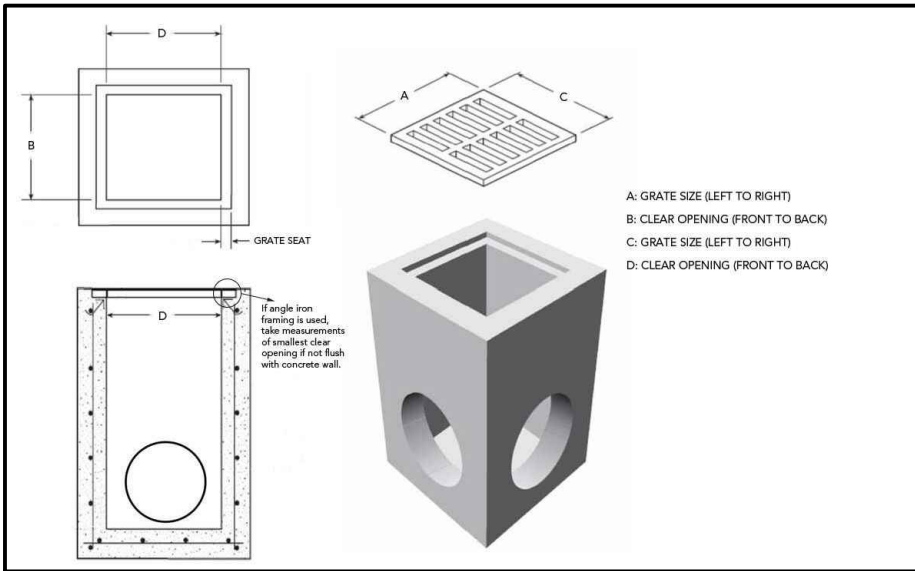

# FLEXSTORM P/Ns 62SSQFX

HD4 INLET TYPE: SQUARE/RECT PRECAST OPENING WITH 4 SEAT GRATE SUPPORT

Catch-It Frame with FX Bag		Field Inlet Dimensions		Flexstorm Framing Dims				Flexstorm Ratings (Flow at 50% max)		
ADS P/N	Flexstorm Item code	Grate Size (A x C)	Clear Opening (B x D)	B1	D1	A1	C1	Bag Capacity (ft <sup>3</sup> )	FX/FX+ Flow Rate (CFS)	Bypass (CFS)
62SSQFX	C-HD4-95-95-80-80-FX	9 1/2 X 9 1/2	8 X 8	6.0	7.0	9.5	7.0	0.3	0.6	1.3
62SSQFX	C-HD4-115-115-105-105-FX	11.5 x 11.5	10.5 x 10.5	8.0	9.5	11.5	9.5	0.5	0.7	1.7
62SSQFX	C-HD4-118-118-105-105-FX	11.75 x 11.75	10.5 x 10.5	8.0	9.5	11.5	9.5	0.5	0.7	1.7
62SSQFX	C-HD4-120-120-105-105-FX	12 X 12	10.5 X 10.5	8.5	9.5	12.0	9.5	0.5	0.8	1.7
62SSQFX	C-HD4-134-134-116-116-FX	13.375 X 13.375	11 5/8 X 11 5/8	9.5	10.5	13.0	10.5	0.6	0.8	1.9
62SSQFX	C-HD4-130-130-120-120-FX	13 x 13	12 x 12	9.5	11.0	13.0	11.0	0.7	0.9	2.0
62SSQFX	C-HD4-144-144-133-133-FX	14.375 x 14.375	13.25 x 13.25	10.5	12.5	14.0	12.5	0.8	1.0	2.2
62SSQFX	C-HD4-145-145-133-133-FX	14.5 X 14.5	13.25X 13.25	11.0	12.5	14.5	12.5	0.9	1.0	2.3
62SSQFX	C-HD4-159-159-143-143-FX	15.87 X 15.87	14.25 X 14.25	12.0	13.5	15.5	13.5	1.0	1.1	2.5
62SSQFX	C-HD4-178-178-160-160-FX	17.75 x 17.75	16 x 16	14.0	15.0	17.5	15.0	1.3	1.2	2.8

## NOTES:

- RATINGS SHOWN ARE FOR STANDARD 22" BAG DEPTH; "SHORT" 12" DEPTH BAGS ARE AVAILABLE WITH -S SUFFIX; RATINGS REDUCED BY ~50%.
- THE FOLLOWING REQUIRES ADDITIONAL REVIEW
  - GRATES WITH EXTENDED BOTTOMS
  - ANY OBSTRUCTED INLET OPENINGS