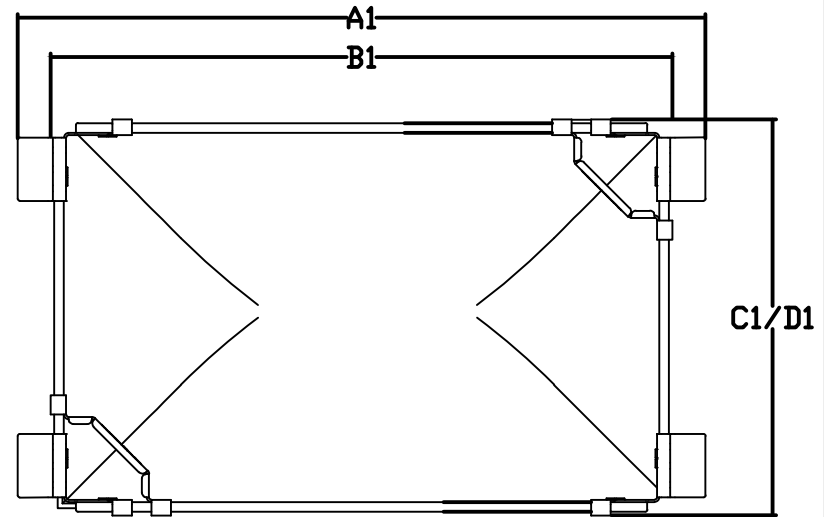

# FLEXSTORM P/Ns 62MSQFX

HD4 INLET TYPE: SQUARE/RECT PRECAST OPENING WITH 4 SEAT GRATE SUPPORT

Catch-It Frame with FX Bag		Field Inlet Dimensions		Flexstorm Framing Dims				Flexstorm Ratings (Flow at 50% max)		
ADS P/N	Flexstorm Item code	Grate Size (A x C)	Clear Opening (B x D)	B1	D1	A1	C1	Bag Capacity (ft <sup>3</sup> )	FX/FX+ Flow Rate (CFS)	Bypass (CFS)
62MSQFX	C-HD4-180-180-164-164-FX	18 X 18	16.375 X 16.375	14.5	15.5	18.0	15.5	1.4	1.3	2.9
62MSQFX	C-HD4-260-120-240-100-FX	26 x 12	24 x 10	22.5	9.0	26.0	9.0	1.3	1.3	3.0
62MSQFX	C-HD4-210-180-190-160-FX	21x18	19x16	17.5	15.0	21.0	15.0	1.7	1.4	3.1
62MSQFX	C-HD4-259-139-240-120-FX	25.87 x 13.87	24 x 12	22.0	11.0	25.5	11.0	1.5	1.4	3.2
62MSQFX	C-HD4-215-215-180-180-FX	21.5 x 21.5	18 x 18	17.5	17.0	21.0	17.0	1.9	1.5	3.3
62MSQFX	C-HD4-275-133-253-113-FX	27.5 x 13.25	25.25 x 11.25	24.0	10.5	27.5	10.5	1.6	1.5	3.3
62MSQFX	C-HD4-198-198-183-183-FX	19.75 X 19.75	18.25 X 18.25	16.0	17.5	19.5	17.5	1.8	1.4	3.2
62MSQFX	C-HD4-273-133-253-113-FX	27.25 x 13.25	25.25 x 11.25	23.5	10.5	27.0	10.5	1.6	1.4	3.3
62MSQFX	C-HD4-240-180-220-160-FX	24x18	22x16	20.5	15.0	24.0	15.0	2.0	1.5	3.4
62MSQFX	C-HD4-238-180-220-163-FX	23.75 x 18	22 x 16.25	20.0	15.5	23.5	15.5	2.0	1.5	3.4
62MSQFX	C-HD4-240-200-220-180-FX	24x20	22x18	20.5	17.0	24.0	17.0	2.2	1.6	3.6
62MSQFX	C-HD4-360-200-240-180-FX	36 x 20	24 x 18	23.5	17.0	27.0	17.0	2.5	1.7	3.9
62MSQFX	C-HD4-240-240-214-214-FX	24 x 24	21.375 x 21.375	20.5	20.5	24.0	20.5	2.7	1.7	4.0
62MSQFX	C-HD4-240-240-216-216-FX	24 x 24	21.62 x 21.62	20.5	20.5	24.0	20.5	2.7	1.7	4.0
62MSQFX	C-HD4-301-180-278-158-FX	30.06 x 18	27.75 x 15.75	26.5	15.0	30.0	15.0	2.5	1.8	4.0
62MSQFX	C-HD4-398-178-278-158-FX	29.75 x 17.75	27.75 x 15.75	27.5	15.0	31.0	15.0	2.6	1.8	4.1
62MSQFX	C-HD4-238-238-220-220-FX	23.75 x 23.75	22 x 22	20.0	21.0	23.5	21.0	2.7	1.7	4.0
62MSQFX	C-HD4-240-240-220-220-FX	24x24	22x22	20.5	21.0	24.0	21.0	2.7	1.8	4.0
62MSQFX	C-HD4-263-230-230-214-FX	26.25 x 23	23 x 21.375	22.5	20.5	26.0	20.5	2.9	1.8	4.1
62MSQFX	C-HD4-300-180-283-163-FX	30 x 18	28.25 x 16.25	26.5	15.5	30.0	15.5	2.6	1.8	4.0
62MSQFX	C-HD4-240-240-223-223-FX	24 X 24	22.25 X 22.25	20.5	21.5	24.0	21.5	2.8	1.8	4.0
62MSQFX	C-HD4-288-210-265-183-FX	28.75 x 21	26.5 x 18.25	25.0	17.5	28.5	17.5	2.8	1.8	4.1
62MSQFX	C-HD4-268-238-240-210-FX	26.75 x 23.75	24 x 21	23.0	20.0	26.5	20.0	2.9	1.8	4.1
62MSQFX	C-HD4-240-240-225-225-FX	24 x 24	22.5 x 22.5	20.5	21.5	24.0	21.5	2.8	1.8	4.0
62MSQFX	C-HD4-260-240-240-220-FX	26 x 24	24 x 22	22.5	21.0	26.0	21.0	3.0	1.8	4.2
62MSQFX	C-HD4-258-258-238-238-FX	25.75 x 25.75	23.75 x 23.75	22.0	23.0	25.5	23.0	3.2	1.9	4.3
62MSQFX	C-HD4-258-258-240-240-FX	25.75 x 25.75	24 x 24	22.0	23.0	25.5	23.0	3.2	1.9	4.3