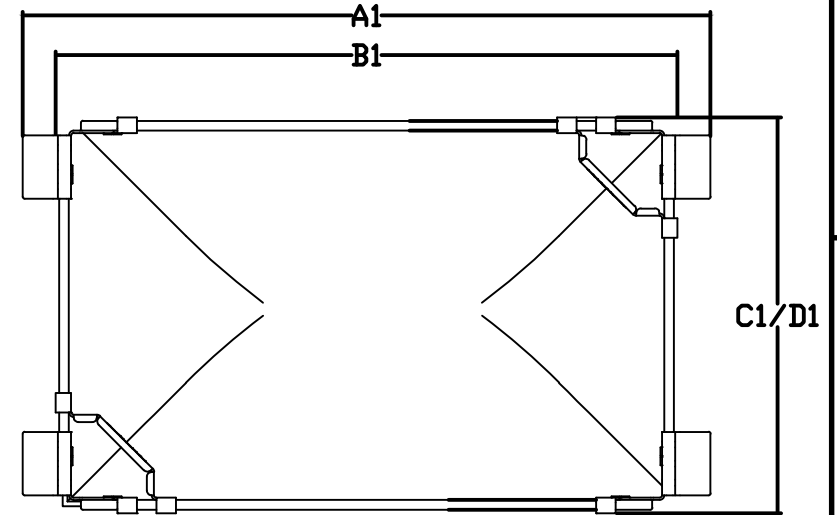

# FLEXSTORM P/Ns 62SSQFX

HD4 INLET TYPE: SQUARE/RECT PRECAST OPENING WITH 4 SEAT GRATE SUPPORT

Catch-It Frame with FX Bag		Field Inlet Dimensions		Flexstorm Framing Dims				Flexstorm Ratings (Flow at 50% max)		
ADS P/N	Flexstorm Item code	Grate Size (A x C)	Clear Opening (B x D)	B1	D1	A1	C1	Bag Capacity (ft <sup>3</sup> )	FX/FX+ Flow Rate (CFS)	Bypass (CFS)
62SSQFX	C-HD4-95-95-80-80-FX	9 1/2 X 9 1/2	8 X 8	6.0	7.0	9.5	7.0	0.3	0.6	1.3
62SSQFX	C-HD4-115-115-105-105-FX	11.5 x 11.5	10.5 x 10.5	8.0	9.5	11.5	9.5	0.5	0.7	1.7
62SSQFX	C-HD4-118-118-105-105-FX	11.75 x 11.75	10.5 x 10.5	8.0	9.5	11.5	9.5	0.5	0.7	1.7
62SSQFX	C-HD4-120-120-105-105-FX	12 X 12	10.5 X 10.5	8.5	9.5	12.0	9.5	0.5	0.8	1.7
62SSQFX	C-HD4-134-134-116-116-FX	13.375 X 13.375	11 5/8 X 11 5/8	9.5	10.5	13.0	10.5	0.6	0.8	1.9
62SSQFX	C-HD4-130-130-120-120-FX	13 x 13	12 x 12	9.5	11.0	13.0	11.0	0.7	0.9	2.0
62SSQFX	C-HD4-144-144-133-133-FX	14.375 x 14.375	13.25 x 13.25	10.5	12.5	14.0	12.5	0.8	1.0	2.2
62SSQFX	C-HD4-145-145-133-133-FX	14.5 X 14.5	13.25X 13.25	11.0	12.5	14.5	12.5	0.9	1.0	2.3
62SSQFX	C-HD4-159-159-143-143-FX	15.87 X 15.87	14.25 X 14.25	12.0	13.5	15.5	13.5	1.0	1.1	2.5
62SSQFX	C-HD4-178-178-160-160-FX	17.75 x 17.75	16 x 16	14.0	15.0	17.5	15.0	1.3	1.2	2.8