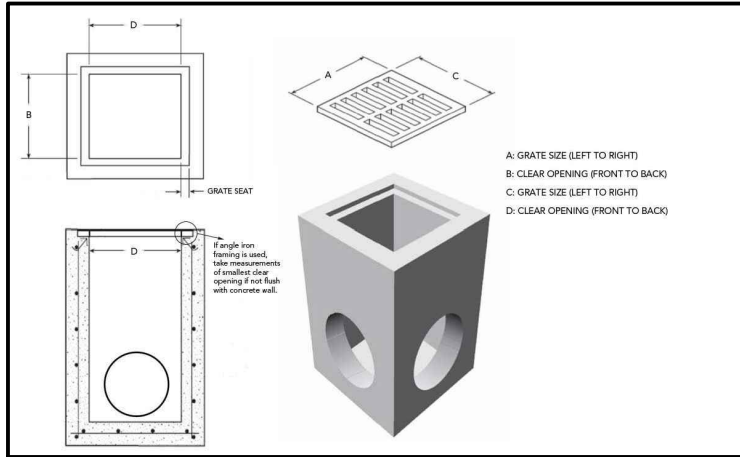

FLEXSTORM P/Ns 62MSQFX

HD4 INLET TYPE: SQUARE/RECT PRECAST OPENING WITH 4 SEAT GRATE SUPPORT

Catch-It Frame with FX Bag		Field Inlet Dimensions		Flexstorm Framing Dims				Flexstorm Ratings (Flow at 50% max)		
ADS P/N	Flexstorm Item code	Grate Size (A x C)	Clear Opening (B x D)	B1	D1	A1	C1	Bag Capacity (ft³)	FX/FX+ Flow Rate (CFS)	Bypass (CFS)
62MSQFX	C-HD4-180-180-164-164-FX	18 X 18	16.375 X 16.375	14.5	15.5	18.0	15.5	1.4	1.3	2.9
62MSQFX	C-HD4-260-120-240-100-FX	26 x 12	24 x 10	22.5	9.0	26.0	9.0	1.3	1.3	3.0
62MSQFX	C-HD4-210-180-190-160-FX	21x18	19x16	17.5	15.0	21.0	15.0	1.7	1.4	3.1
62MSQFX	C-HD4-259-139-240-120-FX	25.87 x 13.87	24 x 12	22.0	11.0	25.5	11.0	1.5	1.4	3.2
62MSQFX	C-HD4-215-215-180-180-FX	21.5 x 21.5	18 x 18	17.5	17.0	21.0	17.0	1.9	1.5	3.3
62MSQFX	C-HD4-275-133-253-113-FX	27.5 x 13.25	25.25 x 11.25	24.0	10.5	27.5	10.5	1.6	1.5	3.3
62MSQFX	C-HD4-198-198-183-183-FX	19.75 X 19.75	18.25 X 18.25	16.0	17.5	19.5	17.5	1.8	1.4	3.2
62MSQFX	C-HD4-273-133-253-113-FX	27.25 x 13.25	25.25 x 11.25	23.5	10.5	27.0	10.5	1.6	1.4	3.3
62MSQFX	C-HD4-240-180-220-160-FX	24x18	22x16	20.5	15.0	24.0	15.0	2.0	1.5	3.4
62MSQFX	C-HD4-238-180-220-163-FX	23.75 x 18	22 x 16.25	20.0	15.5	23.5	15.5	2.0	1.5	3.4
62MSQFX	C-HD4-240-200-220-180-FX	24x20	22x18	20.5	17.0	24.0	17.0	2.2	1.6	3.6
62MSQFX	C-HD4-360-200-240-180-FX	36 x 20	24 x 18	23.5	17.0	27.0	17.0	2.5	1.7	3.9
62MSQFX	C-HD4-240-240-214-214-FX	24 x 24	21.375 x 21.375	20.5	20.5	24.0	20.5	2.7	1.7	4.0
62MSQFX	C-HD4-240-240-216-216-FX	24 x 24	21.62 x 21.62	20.5	20.5	24.0	20.5	2.7	1.7	4.0
62MSQFX	C-HD4-301-180-278-158-FX	30.06 x 18	27.75 x 15.75	26.5	15.0	30.0	15.0	2.5	1.8	4.0
62MSQFX	C-HD4-398-178-278-158-FX	29.75 x 17.75	27.75 x 15.75	27.5	15.0	31.0	15.0	2.6	1.8	4.1
62MSQFX	C-HD4-238-238-220-220-FX	23.75 x 23.75	22 x 22	20.0	21.0	23.5	21.0	2.7	1.7	4.0
62MSQFX	C-HD4-240-240-220-220-FX	24x24	22x22	20.5	21.0	24.0	21.0	2.7	1.8	4.0
62MSQFX	C-HD4-263-230-230-214-FX	26.25 x 23	23 x 21.375	22.5	20.5	26.0	20.5	2.9	1.8	4.1
62MSQFX	C-HD4-300-180-283-163-FX	30 x 18	28.25 x 16.25	26.5	15.5	30.0	15.5	2.6	1.8	4.0
62MSQFX	C-HD4-240-240-223-223-FX	24 X 24	22.25 X 22.25	20.5	21.5	24.0	21.5	2.8	1.8	4.0
62MSQFX	C-HD4-288-210-265-183-FX	28.75 x 21	26.5 x 18.25	25.0	17.5	28.5	17.5	2.8	1.8	4.1
62MSQFX	C-HD4-268-238-240-210-FX	26.75 x 23.75	24 x 21	23.0	20.0	26.5	20.0	2.9	1.8	4.1
62MSQFX	C-HD4-240-240-225-225-FX	24 x 24	22.5 x 22.5	20.5	21.5	24.0	21.5	2.8	1.8	4.0
62MSQFX	C-HD4-260-240-240-220-FX	26 x 24	24 x 22	22.5	21.0	26.0	21.0	3.0	1.8	4.2
62MSQFX	C-HD4-258-258-238-238-FX	25.75 x 25.75	23.75 x 23.75	22.0	23.0	25.5	23.0	3.2	1.9	4.3
62MSQFX	C-HD4-258-258-240-240-FX	25.75 x 25.75	24 x 24	22.0	23.0	25.5	23.0	3.2	1.9	4.3

NOTES:

1. RATINGS SHOWN ARE FOR STANDARD 22" BAG DEPTH; "SHORT" 12" DEPTH BAGS ARE AVAILABLE WITH -S SUFFIX; RATINGS REDUCED BY ~50%.

2. THE FOLLOWING REQUIRES ADDITIONAL REVIEW

-GRATES WITH EXTENDED BOTTOMS

-ANY OBSTRUCTED INLET OPENINGS