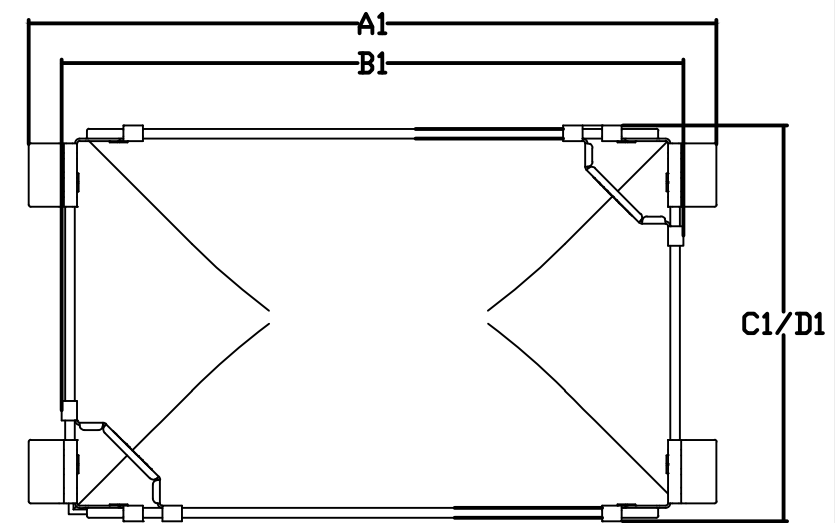

FLEXSTORM P/Ns 62LSQFX

HD4 INLET TYPE: SQUARE/RECT PRECAST OPENING WITH 4 SEAT GRATE SUPPORT

Catch-It Frame with FX Bag		Field Inlet Dimensions		Flexstorm Framing Dims				Flexstorm Ratings (Flow at 50% max)		
ADS P/N	Flexstorm Item code	Grate Size (A x C)	Clear Opening (B x D)	B1	D1	A1	C1	Bag Capacity (ft³)	FX/FX+ Flow Rate (CFS)	Bypass (CFS)
62LSQFX	C-HD4-258-258-243-243-FX	25.75 X 25.75	24.25 X 24.25	22.0	23.5	25.5	23.5	3.3	1.9	4.4
62LSQFX	C-HD4-338-218-304-184-FX	33.75 x 21.75	30.375 x 18.375	30.0	17.5	33.5	17.5	3.3	2.0	4.6
62LSQFX	C-HD4-280-280-245-245-FX	28 x 28	24.5 x 24.5	24.0	23.5	27.5	23.5	3.6	2.0	4.6
62LSQFX	C-HD4-358-179-336-156-FX	35.75x 17.87	33.62 x 15.62	32.0	14.5	35.5	14.5	3.0	2.0	4.5
62LSQFX	C-HD4-338-218-314-194-FX	33.75 x 21.75	31.375 x 19.375	30.0	18.5	33.5	18.5	3.5	2.1	4.7
62LSQFX	C-HD4-279-279-258-258-FX	27.875 x 27.875	25.75 x 25.75	24.0	25.0	27.5	25.0	3.8	2.1	4.7
62LSQFX	C-HD4-280-280-259-259-FX	28 X 28	25.87 X 25.87	24.5	25.0	28.0	25.0	3.9	2.1	4.8
62LSQFX	C-HD4-360-200-340-180-FX	36 x 20	34 x 18	32.5	17.0	36.0	17.0	3.5	2.1	4.8
62LSQFX	C-HD4-290-290-261-261-FX	29 x 29	26.1 x 26.1	25.5	25.0	29.0	25.0	4.1	2.1	4.9
62LSQFX	C-HD4-319-259-304-246-FX	31.87 x 25.87	30.375 x 24.62	28.0	23.5	31.5	23.5	4.2	2.2	5.0
62LSQFX	C-HD4-360-240-335-215-FX	36 x 24	33.5 x 21.5	32.5	20.5	36.0	20.5	4.2	2.2	5.1
62LSQFX	C-HD4-358-238-340-220-FX	35.75 x 23.75	34 x 22	32.0	21.0	35.5	21.0	4.3	2.2	5.1
62LSQFX	C-HD4-300-300-280-280-FX	30 x 30	28 x 28	26.5	27.0	30.0	27.0	4.6	2.3	5.2
62LSQFX	C-HD4-320-320-280-280-FX	32x32	28x28	27.5	27.0	31.0	27.0	4.7	2.3	5.3
62LSQFX	C-HD4-360-240-341-221-FX	36 x 24	34.125 x 22.125	32.5	21.0	36.0	21.0	4.3	2.3	5.2
62LSQFX	C-HD4-360-240-345-225-FX	36 x 24	34.5 x 22.5	32.5	21.5	36.0	21.5	4.4	2.3	5.2
62LSQFX	C-HD4-450-225-406-180-FX	45 x 22.5	40.58 x 18	40.0	17.0	43.5	17.0	4.3	2.4	5.5
62LSQFX	C-HD4-390-239-375-224-FX	39 x 23.87	37.5 x 22.375	35.5	21.5	39.0	21.5	4.9	2.4	5.5
62LSQFX	C-HD4-359-279-340-260-FX	35.87 x 27.87	34 x 26	32.0	25.0	35.5	25.0	5.1	2.4	5.5