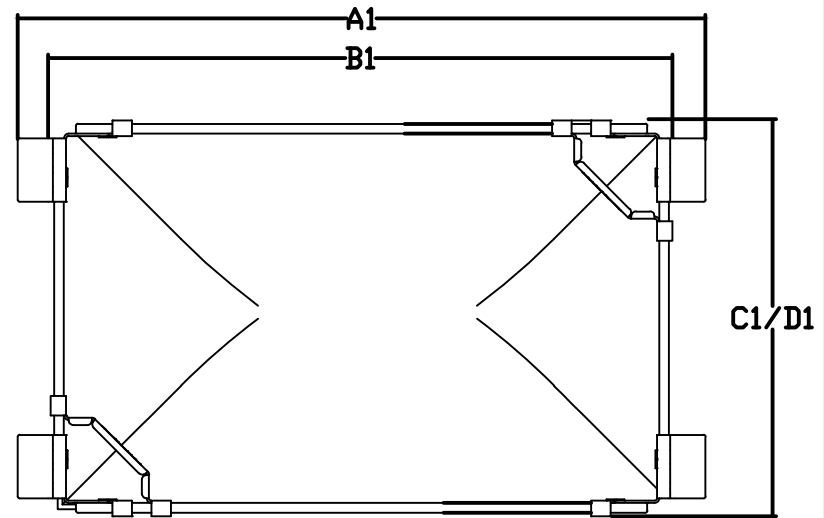

FLEXSTORM P/Ns 62XLSQFX

HD4 INLET TYPE: SQUARE/RECT PRECAST OPENING WITH 4 SEAT GRATE SUPPORT

Catch-It Frame with FX Bag		Field Inlet Dimensions		Flexstorm Framing Dims				Flexstorm Ratings (Flow at 50% max)		
ADS P/N	Flexstorm Item code	Grate Size (A x C)	Clear Opening (B x D)	B1	D1	A1	C1	Bag Capacity (ft³)	FX/FX+ Flow Rate (CFS)	Bypass (CFS)
62XLSQFX	C-HD4-400-280-360-240-FX	40x28	36x24	35.5	23.0	39.0	23.0	5.2	2.5	5.6
62XLSQFX	C-HD4-400-283-360-243-FX	40 x 28.25	36 x 24.25	35.5	23.5	39.0	23.5	5.3	2.5	5.7
62XLSQFX	C-HD4-319-319-303-303-FX	31.87 X 31.87	30.25 X 30.25	28.0	29.5	31.5	29.5	5.3	2.4	5.5
62XLSQFX	C-HD4-379-259-364-244-FX	37.87 x 25.87	36.375 x 24.375	34.0	23.5	37.5	23.5	5.1	2.4	5.5
62XLSQFX	C-HD4-393-273-371-258-FX	39.3 x 27.25	37.125 x 25.75	35.5	25.0	39.0	25.0	5.6	2.6	5.8
62XLSQFX	C-HD4-393-273-378-258-FX	39.25 x 27.25	37.81 x 25.75	35.5	25.0	39.0	25.0	5.6	2.6	5.8
62XLSQFX*	C-HD4-480-220-460-190-FX	48x22	46x19	44.5	18.0	48.0	18.0	5.1	2.6	6.0
62XLSQFX*	C-HD4-378-318-360-300-FX	37.75 x 31.75	*36 x 30	34.0	29.0	37.5	29.0	6.3	2.7	6.1
62XLSQFX*	C-HD4-460-263-430-230-FX	23(x2) x 26.25	43 x 23	42.5	22.0	46.0	22.0	6.0	2.7	6.2
62XLSQFX*	C-HD4-480-240-460-220-FX	48 x 24	46 x 22	44.5	21.0	48.0	21.0	5.9	2.8	6.3
62XLSQFX*	C-HD4-460-263-441-241-FX	46 x 26.25	44.125 x 24.125	42.5	23.0	46.0	23.0	6.2	2.8	6.3
62XLSQFX*	C-HD4-378-378-360-360-FX	37.75 x 37.75	*36 x 36	34.0	35.0	37.5	35.0	7.6	2.9	6.7
62XLSQFX*	C-HD4-500-263-480-240-FX	50 x 26.25	*48 x 24	46.5	23.0	50.0	23.0	6.8	2.9	6.7
62XLSQFX*	C-HD4-496-258-483-243-FX	49.62 x 25.75	*48.25 x 24.25	46.0	23.5	49.5	23.5	6.9	2.9	6.7
62XLSQFX*	C-HD4-378-378-365-365-FX	37.75 X 37.75	*36.5 X 36.5	34.0	35.5	37.5	35.5	7.7	2.9	6.7
62XLSQFX*	C-HD4-383-383-365-365-FX	38.25X 38.25	*36.5X 36.5	34.5	35.5	38.0	35.5	7.8	3.0	6.7
62XLSQFX*	C-HD4-515-279-486-249-FX	51.5 x 27.87	*48.62 x 24.87	48.0	24.0	51.5	24.0	7.3	3.1	6.9
62XLSQFX*	C-HD4-495-318-480-300-FX	49.5 x 31.75	*48 x 30	46.0	29.0	49.5	29.0	8.5	3.2	7.2
62XLSQFX*	C-HD4-493-378-480-360-FX	49.25 x 37.75	*48 x 36	45.5	35.0	49.0	35.0	10.1	3.4	7.8
62XLSQFX*	C-HD4-499-499-421-421-FX	43.87 X 43.87	*42.125 X 42.125	41.5	41.0	45.0	41.0	10.8	3.5	8.0
62XLSQFX*	C-HD4-506-506-480-480-FX	50.62 X 50.62	*48 X 48	47.0	47.0	50.5	47.0	14.1	4.0	9.1