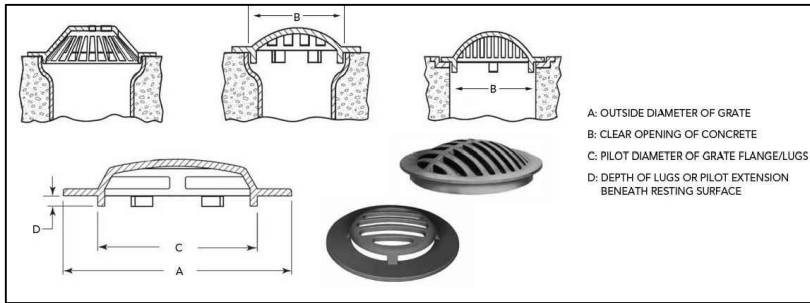

FLEXSTORM P/Ns 62' 'RDFX

INLET TYPE RDB: ROUND PRECAST OR PIPE OPENINGS WITH DROP-IN

Catch-It Frame with FX Bag		Field Inlet Dimensions		Flexstorm Framing		Flexstorm Ratings (50%)		
ADS P/N	Flexstorm Item Code	A	B	Dim s		Bag Capacity (ft ³)	FX Flow Rate (CFS)	Bypass (CFS)
				B1	A1			
62SRDFX	C-RDB-148-123-FX	14.75	12.25	11.3	13.8	0.2	2.0	1.3
62SRDFX	C-RDB-180-150-FX	18	15	14.0	16.5	0.3	2.5	1.6
62SRDFX	C-RDB-200-173-FX	20	17.25	16.3	18.8	0.5	2.9	1.9
62MRDFX	C-RDB-210-185-FX	21	18.5	17.5	20.0	0.5	3.1	2.0
62MRDFX	C-RDB-220-200-FX	22	20	19.0	21.5	0.6	3.4	2.2
62MRDFX	C-RDB-243-218-FX	24.25	21.75	20.8	23.3	0.7	3.9	2.4
62MRDFX	C-RDB-248-235-FX	24.75	23.5	22.5	25.0	0.9	4.3	2.6
62MRDFX	C-RDB-290-240-FX	29	24	23.0	25.5	0.9	4.4	2.7

NOTES:

1. RATINGS SHOWN ARE FOR STANDARD 22" BAG DEPTH; "SHORT" 12" DEPTH BAGS ARE AVAILABLE WITH -S SUFFIX; RATINGS REDUCED BY ~50%.

2. THE FOLLOWING REQUIRES ADDITIONAL REVIEW

- GRATES WITH EXTENDED BOTTOMS
- ANY OBSTRUCTED INLET OPENINGS