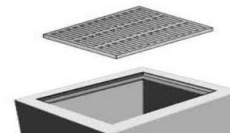

62MRDILT1 & 62MRDILT8 - Round

62MCBILT3 & 62MCBILT11 - Curb Box

62MSQILT20 & 62MSQILT24 - Square/Rectangular

Square/Rectangular (SQ)

Rolled Curb (RC)

Curb Box (CB)

Square/Rect on Concrete Box (HD)

Round (RD)

Flexstorm Accessories

62CTSB	Included with every FX+ and PC+ bag, this pouch skims hydrocarbons from the storm water.	\$ 54.60
62UMT	Flexstorm's Patented 2 man Flexstorm Matintenance and Grate removal tool. Remove 400 lb grates and service full Flexstorm filters without the use of a machine.	\$ 95.00