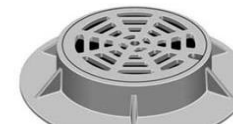

62MRDILT1 & 62MRDILT8 - Round

62MCBILT3 & 62MCBILT11 - Curb Box

62MSQILT20 & 62MSQILT24 - Square/Rectangular

Square/Rectangular (SQ)

Rolled Curb (RC)

Curb Box (CB)

Square/Rect on Concrete Box (HD)

Round (RD)

Flexstorm Accessories

62CTSB	Included with every FX+ and PC+ bag, this pouch skims hydrocarbons from the storm water.	\$ 54.60
62UMT	Flexstorm's Patented 2 man Flexstorm Matintenance and Grate removal tool. Remove 400 lb grates and service full Flexstorm filters without the use of a machine.	\$ 95.00