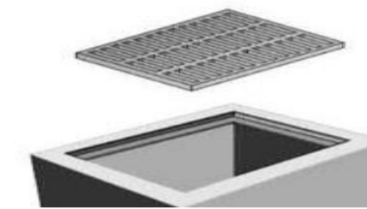

Temporary Inlet Protection

Shown: 62MCBFX with curb flap

Shown: 62LCBEXTFX with Extended Back

Square/Rectangular (SQ)

Rolled Curb (RC)

Curb Box (CB)

Square/Rect on Concrete Box (HD)

Round (RD)

Product selection for FLEXSTORM PURE Filters (Permanent Inlet Protection)												
Standard	USF Casting	Inlet Type	Grate Size	Opening Size	Bag Cap. (ft ³)	Flow Ratings (CFS)			ADS P/N			
						FX/FX+	PC/PC+	Bypass	FX	FX+	PC	PC+
Type 3A/4A	R-4351-C	Round (RD)	19.875 ∅	18.0 ∅	1.1	1.2	1.1	4.2	6218HDRFX	6218HDRFXP	6218HDRPC	6218HDRPCP
Type 3B/4B	000-0078	Round (RD)	25.875 ∅	24.0 ∅	2.0	1.5	1.2	5.6	6224HDRFX	6224HDRFXP	6224HDRPC	6224HDRPCP
Type 4C	R-2580-B	Round (RD)	32.25 ∅	30 ∅	3.1	1.9	1.7	6.9	6230HDRFX	6230HDRFXP	6230HDRPC	6230HDRPCP
Type 4D	R-6118-0005	Round (RD)	38.25 ∅	36 ∅	4.5	2.3	2.1	8.3	6236HDRFX	6236HDRFXP	6236HDRPC	6236HDRPCP
Type 5	R-4341-A	Round (RD)	20.875 ∅	19.875 ∅	1.3	1.3	1.1	4.6	62MHDRFX	62MHDRFXP	62MHDRPC	62MHDRPCP
Type 6	R-1878-B7G	Square/Rect (SQ)	37.5 x 25.5	36 x 24	4.9	2.4	1.7	6.1	62LHDRFX	62LHDRFXP	62LHDRPC	62LHDRPCP
Type 9	R-6030	Round (RD)	21.75 ∅	18.5 ∅	1.2	1.2	1.2	4.5	62MHDRFX	62MHDRFXP	62MHDRPC	62MHDRPCP
Type Q	R-3290-A	Rolled Curb (RC)	35.5 x 23.75	33.0 x 20.0	4.0	2.4	1.6	5.9	62LHDFX	62LHDFXP	62LHDPC	62LHDPCP
Type R	R-3067	Curb Box (CB)	35.5 x 18.0	33.0 x 16.0	3.8	2.2	1.4	5.3	62LCBEXTFX	62LCBEXTFXP	62LCBEXTPC	62LCBEXTPCP
Type S	R-3578	Square/Rect (SQ)	40.0 x 25.125	37.5 x 23.0	5.5	2.6	1.8	6.5	62LHDFX	62LHDFXP	62LHDPC	62LHDPCP