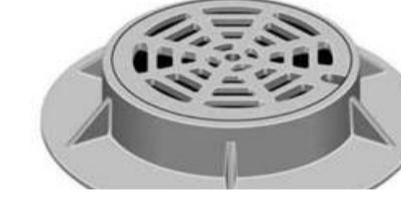

Temporary Inlet Protection

Shown: 62MCBFX with curb flap

Shown: 62LCBEXTFX with Extended Back

Square/Rectangular (SQ)

Rolled Curb (RC)

Curb Box (CB)

Square/Rect on Concrete Box (HD)

Round (RD)

Product selection for FLEXSTORM PURE Filters (Permanent Inlet Protection)												
Standard	USF Casting	Inlet Type	Grate Size	Opening Size	Bag Cap. (ft ³)	Flow Ratings (CFS)			ADS P/N			
						FX/FX+	PC/PC+	Bypass	FX	FX+	PC	PC+
Type 3A/4A	R-4351-C	Round (RD)	19.875 ∅	18.0 ∅	1.1	1.2	1.1	4.2	6218HDRFX	6218HDRFXP	6218HDRPC	6218HDRPCP
Type 3B/4B	000-0078	Round (RD)	25.875 ∅	24.0 ∅	2.0	1.5	1.2	5.6	6224HDRFX	6224HDRFXP	6224HDRPC	6224HDRPCP
Type 4C	R-2580-B	Round (RD)	32.25 ∅	30 ∅	3.1	1.9	1.7	6.9	6230HDRFX	6230HDRFXP	6230HDRPC	6230HDRPCP
Type 4D	R-6118-0005	Round (RD)	38.25 ∅	36 ∅	4.5	2.3	2.1	8.3	6236HDRFX	6236HDRFXP	6236HDRPC	6236HDRPCP
Type 5	R-4341-A	Round (RD)	20.875 ∅	19.875 ∅	1.3	1.3	1.1	4.6	62MHDRFX	62MHDRFXP	62MHDRPC	62MHDRPCP
Type 6	R-1878-B7G	Square/Rect (SQ)	37.5 x 25.5	36 x 24	4.9	2.4	1.7	6.1	62LHDRFX	62LHDRFXP	62LHDRPC	62LHDRPCP
Type 9	R-6030	Round (RD)	21.75 ∅	18.5 ∅	1.2	1.2	1.2	4.5	62MHDRFX	62MHDRFXP	62MHDRPC	62MHDRPCP
Type Q	R-3290-A	Rolled Curb (RC)	35.5 x 23.75	33.0 x 20.0	4.0	2.4	1.6	5.9	62LHDFX	62LHDFXP	62LHDPC	62LHDPCP
Type R	R-3067	Curb Box (CB)	35.5 x 18.0	33.0 x 16.0	3.8	2.2	1.4	5.3	62LCBEXTFX	62LCBEXTFXP	62LCBEXTPC	62LCBEXTPCP
Type S	R-3578	Square/Rect (SQ)	40.0 x 25.125	37.5 x 23.0	5.5	2.6	1.8	6.5	62LHDFX	62LHDFXP	62LHDPC	62LHDPCP