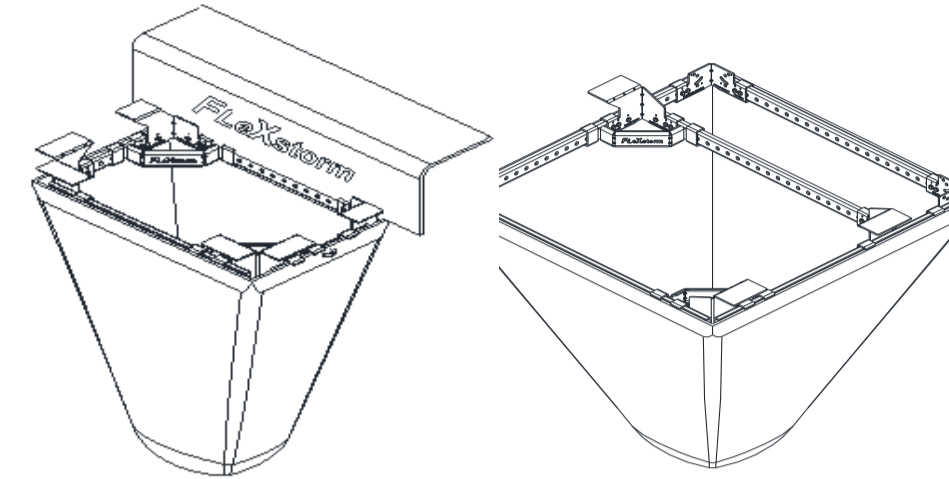

The Most Advanced Name in Water Management Solutions

Product selection for FLEXSTORM CATCH-IT Filters (Temporary Inlet Protection)							
Standard	Neenah Casting	Inlet Type	Grate Size	Opening Size	Bag Cap. (ft ³)	FX Flow Ratings (CFS)	ADS P/N
Type 3A/4A	R-4351-C	Round (RD)	19.875 ∅	18.0 ∅	1.1	1.2	62MRDFX
Type 3B/4B	000-0078	Round (RD)	25.875 ∅	24.0 ∅	2	1.5	62MRDFX
Type 4C	R-2580-B	Round (RD)	32.25 ∅	30.0 ∅	3.1	1.9	62LRDFX
Type 4D	R-6118-0005	Round (RD)	38.25 ∅	36.0 ∅	4.5	2.3	62XLDFX
Type 5	R-4341-A	Round (RD)	20.875 ∅	19.875 ∅	1.3	1.3	62MRDFX
Type 6	R-1878-B7G	Square/Rect (SQ)	37.5 x 25.5	36 x 24	4.9	2.4	62LSQFX
Type 9	R-6030	Round (RD)	21.75 ∅	18.5 ∅	1.2	1.2	62MRDFX
Type Q	R-3290-A	Rolled Curb (RC)	35.5 x 23.75	33.0 x 22.0	3.8	2.2	62LSQFX
Type R	R-3067	Curb Box (CB)	35.5 x 18.0	33.0 x 16.0	3.8	2.2	62LCBFX (Flap) or 62LCBEXTFX (EXT)
Type S	R-3578	Square/Rect (SQ)	40.0 x 25.125	37.5 x 23.0	5.5	2.6	62XLSQFX

Temporary Inlet Protection

Shown: 62MCBFX with curb flap

Shown: 62LCBEXTFX with Extended Back

Square/Rectangular (SQ)

Rolled Curb (RC)

Curb Box (CB)

Square/Rect on Concrete Box (HD)

Round (RD)