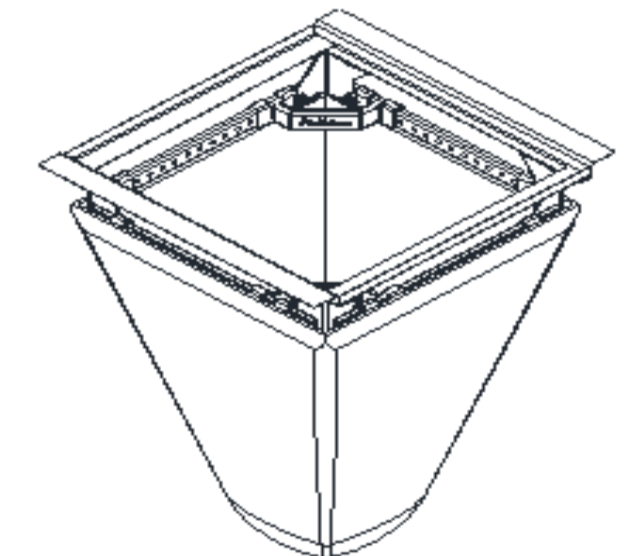

Shown: 62MHDFX (Multiple bag styles available)

Flexstorm Accessories		
62CTSB	Included with every FX+ and PC+ bag, this pouch skims hydrocarbons from the storm water.	
62UMT	Flexstorm's Patented 2 man Flexstorm Maintenance and Grate removal tool. Remove 400 lb grates and service full Flexstorm filters without a machine.	

WWW.INLETFILTERS.COM

*To order please contact your local ADS rep or ADS Customer service (800-733-9554) and provide ADS Part number and Casting #, item code, or the grate and clear opening dimensions in reference field.

**You cannot order a Flexstorm Inlet filter without a Casting #, item code, or grate and clear opening measurements

***For submittal drawings, dimensional forms, videos, Operation & Maintenance procedures, and promotional materials visit www.inletfilters.com

****Locate your ADS Sales rep [Click here](#)