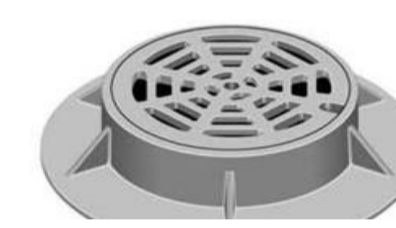

Shown: 62MCBFX with curb flap

62LCBEXTFX Inlet filter for Neenah R-3067

Square/Rectangular (SQ)

Rolled Curb (RC)

Curb Box (CB)

Square/Rect on Concrete Box (HD)

Round (RD)

Product selection for FLEXSTORM PURE Filters (Permanent Inlet Protection)

East Jordan Casting	USF Casting	Inlet Type	Grate Size	Opening Size	Bag Cap. (ft ³)	Flow Ratings (CFS)			ADS P/N			
						FX/FX+	PC/PC+	Bypass	FX	FX+	PC	PC+
7030	R-3067	Cub Box (CB)	35.5 x 18.0	33.0 x 16.0	3.8	2.2	1.9	6.4	62LHDCBEXTFX	62LHDCBEXTFXP	62LHDCBEXTPC	62LHDCBEXTPCP
	R-3067-C	Square/Rect (SQ)	35.5 x 18.0	33.0 x 16.0	3.8	2.2	1.9	5.3	62LHDFX	62LHDFXP	62LHDPC	62LHDPCP
7550M	R-3250-A	Cub Box (CB)/Round	25.875 ∅	24.0 ∅	1.9	1.5	1.3	5.6	62MHDRFX	62MHDRFXP	62MHDRPC	62MHDRPCP
7571	R-3250-B	Cub Box (CB)	22.75 x 22.75	20.5 x 20.5	1.6	1.0	0.9	4.4	62MHDCBFX	62MHDCBFXP	62MHDCBPC	62MHDCBPCP
7582	R-3250-BSP	Square/Rect (SQ)	22.75 x 22.75	20.5 x 20.5	1.6	1.0	0.9	4.4	62MHDFX	62MHDFXP	62MHDPC	62MHDPCP
7034M	R-3290-A	Square/Rect (SQ)	35.75 x 23.75	33.0 x 21.0	4.2	2.6	2.2	5.8	62LHDFX	62LHDFXP	62LHDPC	62LHDPCP
7030	R-3290-VB	Cub Box (CB)	35.5 x 18.0	33.0 x 16.0	3.8	2.2	1.9	5.3	62LHDCBEXTFX	62LHDCBEXTFXP	62LHDCBEXTPC	62LHDCBEXTPCP
7495	R-3501-TR	Rolled Curb (RC)	26 x 23.5	24 x 20	1.8	1.2	1.0	4.7	62LHDFX	62LHDFXP	62LHDPC	62LHDPCP