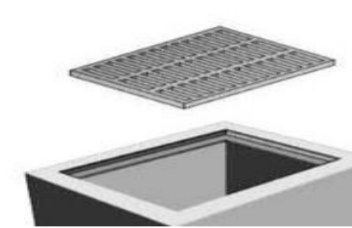

Shown: 62MCBFX with curb flap

62LCBEXTFX Inlet filter for Neenah R-3067

Square/Rectangular (SQ)

Rolled Curb (RC)

Curb Box (CB)

Square/Rect on Concrete Box (HD)

Round (RD)

Product selection for FLEXSTORM PURE Filters (Permanent Inlet Protection)

East Jordan Casting	USF Casting	Inlet Type	Grate Size	Opening Size	Bag Cap. (ft ³)	Flow Ratings (CFS)			ADS P/N			
						FX/FX+	PC/PC+	Bypass	FX	FX+	PC	PC+
7030	R-3067	Cub Box (CB)	35.5 x 18.0	33.0 x 16.0	3.8	2.2	1.9	6.4	62LHDCBEXTFX	62LHDCBEXTFXP	62LHDCBEXTPC	62LHDCBEXTPCP
	R-3067-C	Square/Rect (SQ)	35.5 x 18.0	33.0 x 16.0	3.8	2.2	1.9	5.3	62LHDFX	62LHDFXP	62LHDPC	62LHDPCP
7550M	R-3250-A	Cub Box (CB)/Round	25.875 ∅	24.0 ∅	1.9	1.5	1.3	5.6	62MHDRFX	62MHDRFXP	62MHDRPC	62MHDRPCP
7571	R-3250-B	Cub Box (CB)	22.75 x 22.75	20.5 x 20.5	1.6	1.0	0.9	4.4	62MHDCBFX	62MHDCBFXP	62MHDCBPC	62MHDCBPCP
7582	R-3250-BSP	Square/Rect (SQ)	22.75 x 22.75	20.5 x 20.5	1.6	1.0	0.9	4.4	62MHDFX	62MHDFXP	62MHDPC	62MHDPCP
7034M	R-3290-A	Square/Rect (SQ)	35.75 x 23.75	33.0 x 21.0	4.2	2.6	2.2	5.8	62LHDFX	62LHDFXP	62LHDPC	62LHDPCP
7030	R-3290-VB	Cub Box (CB)	35.5 x 18.0	33.0 x 16.0	3.8	2.2	1.9	5.3	62LHDCBEXTFX	62LHDCBEXTFXP	62LHDCBEXTPC	62LHDCBEXTPCP
7495	R-3501-TR	Rolled Curb (RC)	26 x 23.5	24 x 20	1.8	1.2	1.0	4.7	62LHDFX	62LHDFXP	62LHDPC	62LHDPCP