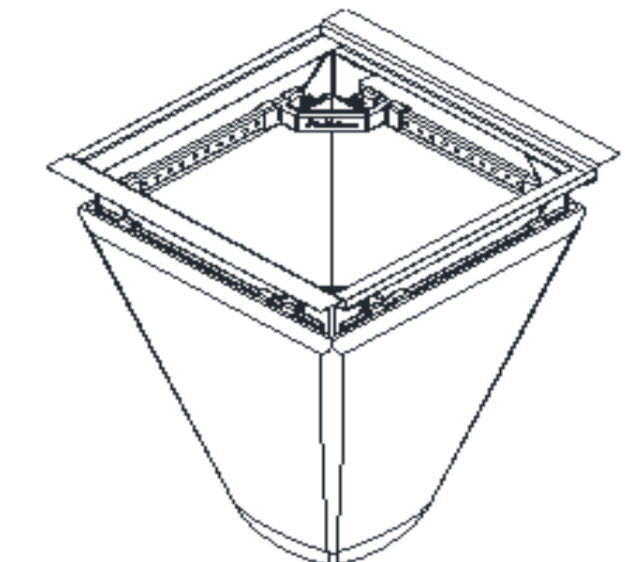

62MHDFX (Multiple bag styles available)

Flexstorm Accessories

62CTSB	Included with every FX+ and PC+ bag, this pouch skims hydrocarbons from the storm water.
62UMT	Flexstorm's Patented 2 man Flexstorm Maintenance and Grate removal tool. Remove 400 lb grates and service full Flexstorm filters without a machine.

www.inletfilters.com

*To order please contact your local ADS rep or ADS Customer service (800-733-9554) and provide ADS Part number and Casting #, item code, or the grate and clear opening dimensions in reference field.

**You cannot order a Flexstorm Inlet filter without a Casting #, item code, or grate and clear opening measurements

***For submittal drawings, dimensional forms, videos, Operation & Maintenance procedures, and promotional materials visit www.inletfilters.com

****[Locate your ADS Sales rep Click here](#)