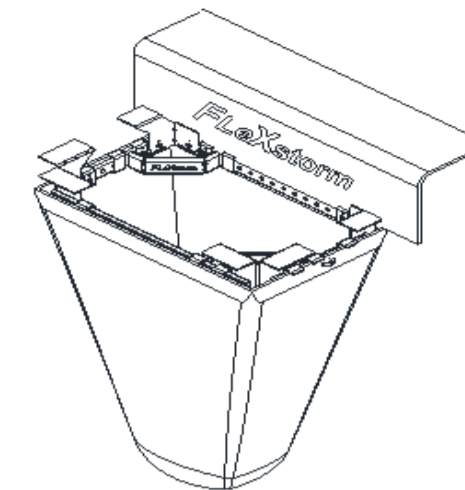

Product selection for FLEXSTORM CATCH-IT Filters (Temporary Inlet Protection)

East Jordan Casting	Neenah Casting	Inlet Type	Grate Size	Opening Size	Bag Cap. (ft ³)	FX Flow Ratings (CFS)	ADS P/N	Replace Bag P/N
7030	R-3067	Curb Box (CB)	35.5 x 18.0	33.0 x 16.0	3.8	2.2	62LCBFX (Flap) or 62LCBEXTFX (EXT)	62LRBCBFX
	R-3067-C	Square/Rect (SQ)	35.5 x 18.0	33.0 x 16.0	3.8	2.2	62LSQFX	62LRBFX
7550M	R-3250-A	Curb Box (CB)	25.875 ∅	24.0 ∅	1.9	1.5	62MRDFX	62MRBFX
7571	R-3250-B	Curb Box (CB)	22.75 x 22.75	20.5 x 20.5	1.6	1.0	62MCBFX	62MCBRBFX
7582	R-3250-BSP	Square/Rect (SQ)	22.75 x 22.75	20.5 x 20.5	1.6	1.0	62MSQFX	62MRBFX
7034M	R-3290-A	Square/Rect (SQ)	35.75 x 23.75	33.0 x 21.0	4.2	2.6	62LSQFX	62LRBFX
7030	R-3290-VB	Curb Box (CB)	35.5 x 18.0	33.0 x 16.0	3.8	2.2	62LCBFX (Flap) or 62LCBEXTFX (EXT)	62LRBCBFX
7495	R-3501-TR	Rolled Curb (RC)	26 x 23.5	24 x 20	1.8	1.2	62LSQFX3501-TR	62LRBFX

Shown: 62MCBFX with curb flap

62LCBEXTFX Inlet filter for Neenah R-3067

Square/Rectangular (SQ)

Rolled Curb (RC)

Curb Box (CB)

Square/Rect on Concrete Box (HD)

Round (RD)

Product selection for FLEXSTORM PURE Filters (Permanent Inlet Protection)