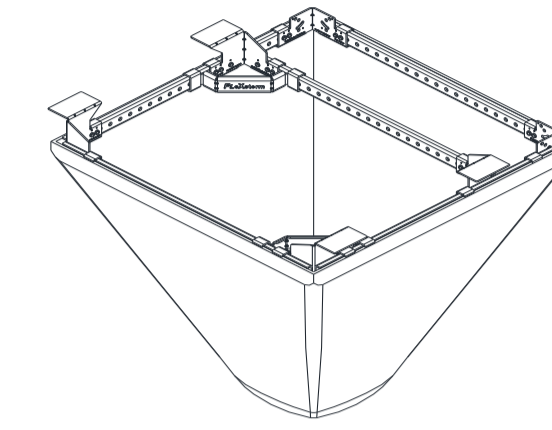

Product selection for FLEXSTORM CATCH-IT Filters (Temporary Inlet Protection)

East Jordan Casting	Neenah Casting	Inlet Type	Grate Size	Opening Size	Bag Cap. (ft ³)	FX Flow Ratings (CFS)	ADS P/N	Replace Bag P/N
7030	R-3067	Curb Box (CB)	35.5 x 18.0	33.0 x 16.0	3.8	2.2	62LCBFX (Flap) or 62LCBEXTFX (EXT)	62LRBCBFX
	R-3067-C	Square/Rect (SQ)	35.5 x 18.0	33.0 x 16.0	3.8	2.2	62LSQFX	62LRBFX
7550M	R-3250-A	Curb Box (CB)	25.875 ∅	24.0 ∅	1.9	1.5	62MRDFX	62MRBFX
7571	R-3250-B	Curb Box (CB)	22.75 x 22.75	20.5 x 20.5	1.6	1.0	62MCBFX	62MCBRBFX
7582	R-3250-BSP	Square/Rect (SQ)	22.75 x 22.75	20.5 x 20.5	1.6	1.0	62MSQFX	62MRBFX
7034M	R-3290-A	Square/Rect (SQ)	35.75 x 23.75	33.0 x 21.0	4.2	2.6	62LSQFX	62LRBFX
7030	R-3290-VB	Curb Box (CB)	35.5 x 18.0	33.0 x 16.0	3.8	2.2	62LCBFX (Flap) or 62LCBEXTFX (EXT)	62LRBCBFX
7495	R-3501-TR	Rolled Curb (RC)	26 x 23.5	24 x 20	1.8	1.2	62LSQFX3501-TR	62LRBFX

Shown: 62MCBFX with curb flap

62LCBEXTFX Inlet filter for Neenah R-3067

Square/Rectangular (SQ)

Rolled Curb (RC)

Curb Box (CB)

Square/Rect on Concrete Box (HD)

Round (RD)

Product selection for FLEXSTORM PURE Filters (Permanent Inlet Protection)